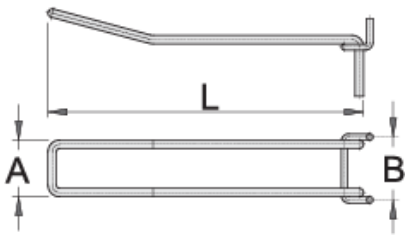

# 双钩

997.4

## 产品属性

- 用于展示板、展示面板和工具柜
- 可将挂架固定在规定位置
- 镀铬

	L	A	B	
623346	150	27	30	405
623347	200	27	30	485
623348	250	27	30	596
623349	300	27	30	695

\* Images of products are symbolic. All dimensions are in mm, and weight in grams. All listed dimensions may vary in tolerance.