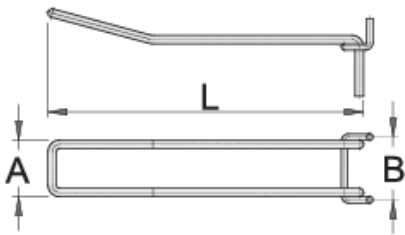

双钩

997.4

配置文件

产品属性

- 用于展示板、展示面板和工具柜
- 可将挂架固定在规位置
- 镀铬

	L	A	B	
623346	150	27	30	405
623347	200	27	30	485
623348	250	27	30	596
623349	300	27	30	695

* Images of products are symbolic. All dimensions are in mm, and weight is in grams. All listed dimensions may vary in tolerance.