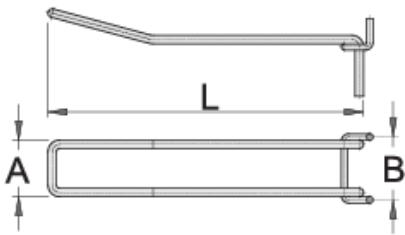

双钩

997.4

配置文件

产品属性

- 用于展示板、展示面板和工具柜
- 可将挂架固定在规定位置
- 镀铬

	L	A	B	
623346	150	27	30	405
623347	200	27	30	485
623348	250	27	30	596
623349	300	27	30	695

* Images of products are symbolic. All dimensions are in mm, and weight in grams. All listed dimensions may vary in tolerance.