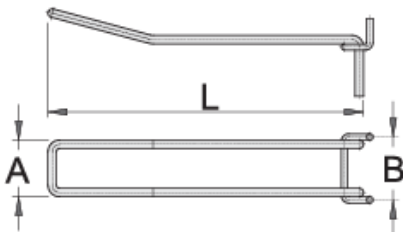

Double hook, 10 pcs set

997.4

Profiles

Product features

- for display boards, display panel and tool cabinets
- it is possible to fix the hangers in a required position
- chrome plated

	L	A	B	
623346	150	27	30	405
623347	200	27	30	485
623348	250	27	30	596
623349	300	27	30	695

* Images of products are symbolic. All dimensions are in mm, and weight in grams. All listed dimensions may vary in tolerance.