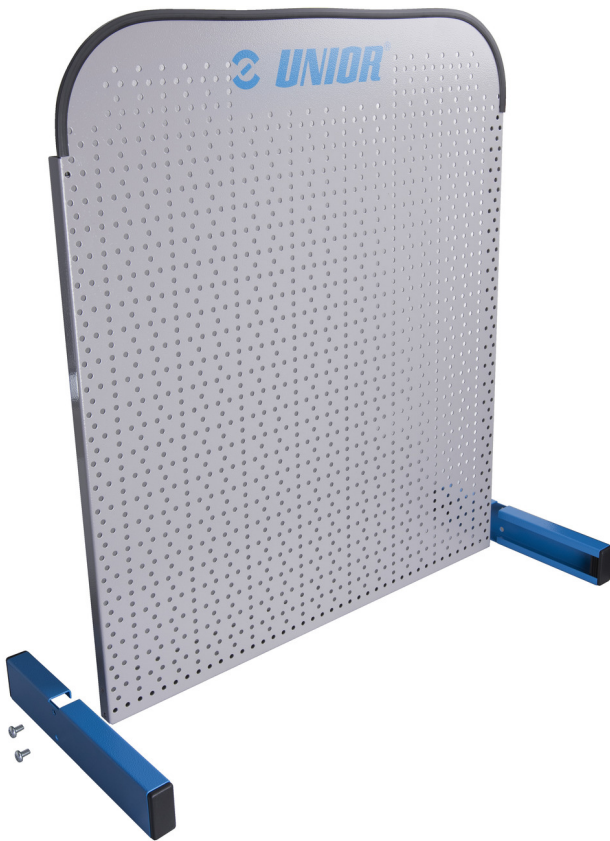

Self-standing panel

976A

프로파일

제품 특징

- Panel is intended mainly for small shops and workshops
- Dimension 700 x 700 mm

Barcode	L	B	B1	H	Weight
621912	612	290	170	707	5488

* Images of products are symbolic. All dimensions are in mm, and weight is in grams. All listed dimensions may vary in tolerance.

사용법 (사진)