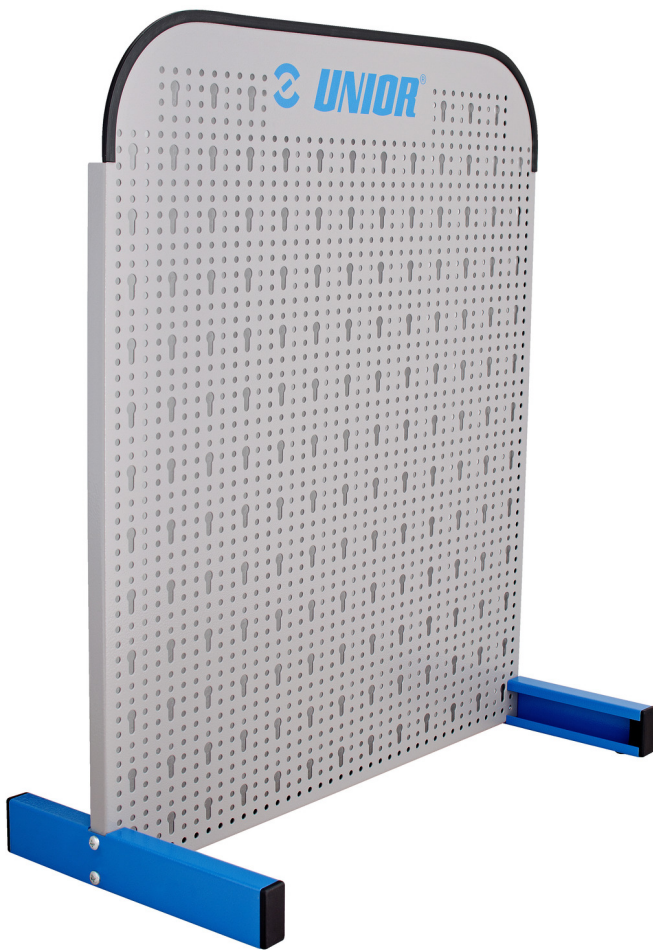

Self-standing panel

976A

프로파일

제품 특징

- Panel is intended mainly for small shops and workshops
- Dimension 700 x 700 mm

	L	B	B1	H	
621912	612	290	170	707	5488

* Images of products are symbolic. All dimensions are in mm, and weight in grams. All listed dimensions may vary in tolerance.

사용법 (사진)