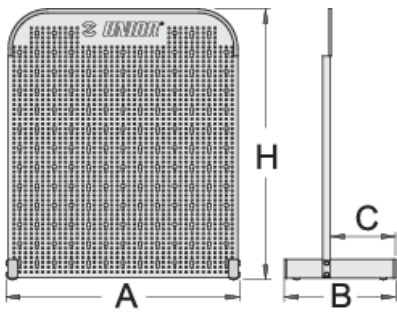

Self-standing panel

976A

프로파일

제품 특징

- Panel is intended mainly for small shops and workshops
- Dimension 700 x 700 mm

Barcode	L	B	B1	H	Weight
621912	612	290	170	707	5488

* Images of products are symbolic. All dimensions are in mm, and weight is in grams. All listed dimensions may vary in tolerance.

사용법 (사진)