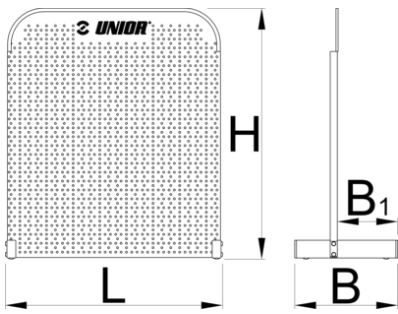

Self-standing panel

976A

프로파일

제품 특징

- Panel is intended mainly for small shops and workshops
- Dimension 700 x 700 mm

	L	B	B1	H	
621912	612	290	170	707	5488

* Images of products are symbolic. All dimensions are in mm, and weight in grams. All listed dimensions may vary in tolerance.

사용법 (사진)