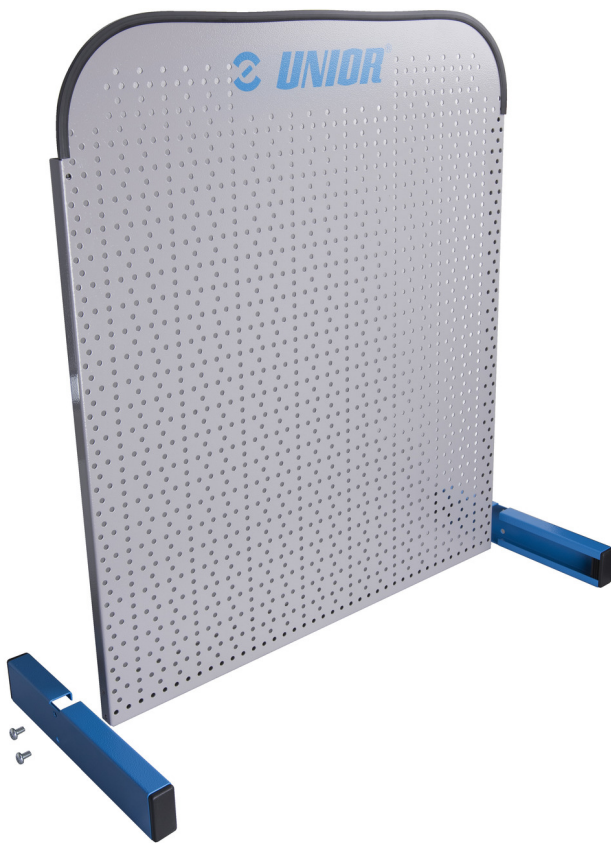

Self-standing panel

976A

Profiles

Product features

- Panel is intended mainly for small shops and workshops
- Dimension 700 x 700 mm

	L	B	B1	H	
621912	612	290	170	707	5488

* Images of products are symbolic. All dimensions are in mm, and weight is in grams. All listed dimensions may vary in tolerance.

Usage (pictures)