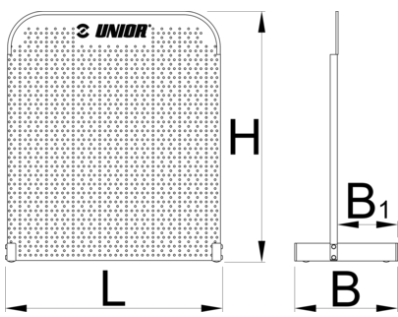

Self-standing panel

976A

Profiles

Product features

- Panel is intended mainly for small shops and workshops
- Dimension 700 x 700 mm

	L	B	B1	H	
621912	612	290	170	707	5488

* Images of products are symbolic. All dimensions are in mm, and weight in grams. All listed dimensions may vary in tolerance.

Usage (pictures)