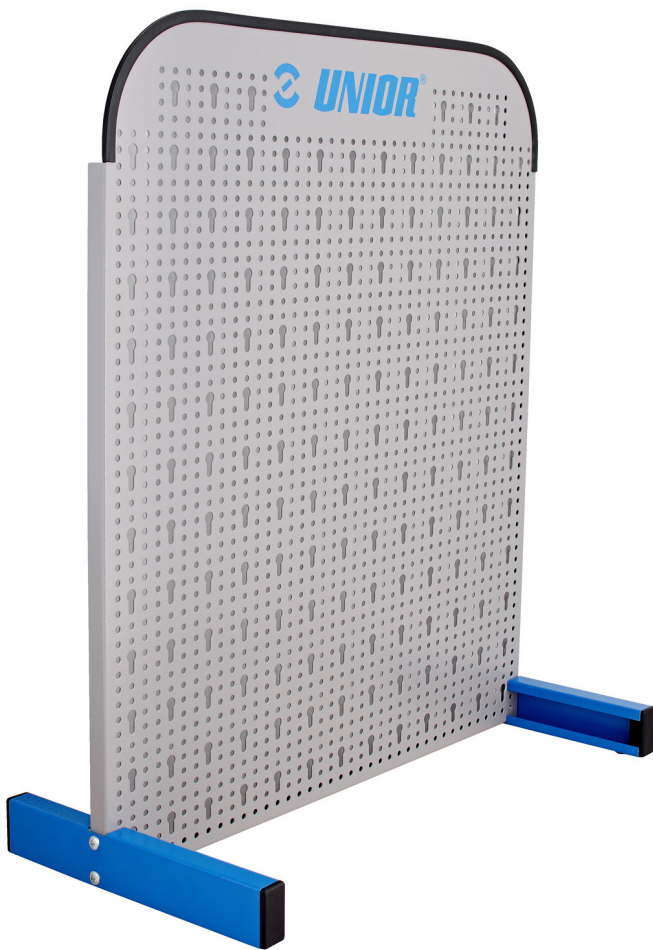

Self-standing panel

976A

Profiles

Product features

- Panel is intended mainly for small shops and workshops
- Dimension 700 x 700 mm