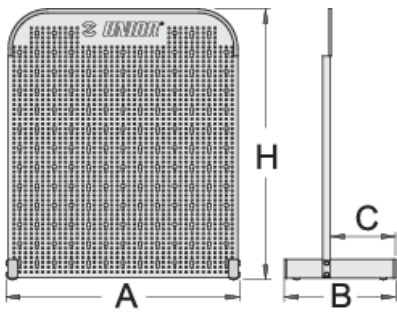

Self-standing panel

976A

Profiles

Product features

- Panel is intended mainly for small shops and workshops
- Dimension 700 x 700 mm

	L	B	B1	H	
621912	612	290	170	707	5488

* Images of products are symbolic. All dimensions are in mm, and weight is in grams. All listed dimensions may vary in tolerance.

Usage (pictures)