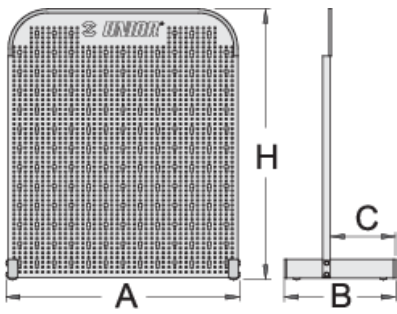

Self-standing panel

976A

Profiles

Product features

- Panel is intended mainly for small shops and workshops
- Dimension 700 x 700 mm

	L	B	B1	H	
621912	612	290	170	707	5488

* Images of products are symbolic. All dimensions are in mm, and weight in grams. All listed dimensions may vary in tolerance.

Usage (pictures)