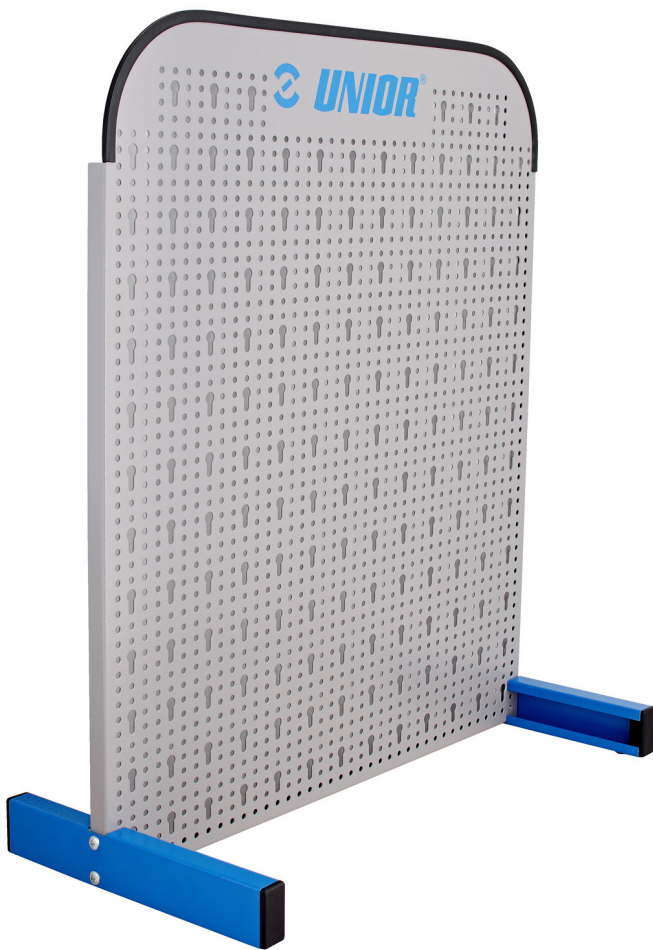

Self-standing panel

976A

Profiles

Product features

- Panel is intended mainly for small shops and workshops
- Dimension 700 x 700 mm

	L	B	B1	H	
621912	612	290	170	707	5488

* Images of products are symbolic. All dimensions are in mm, and weight in grams. All listed dimensions may vary in tolerance.

Usage (pictures)