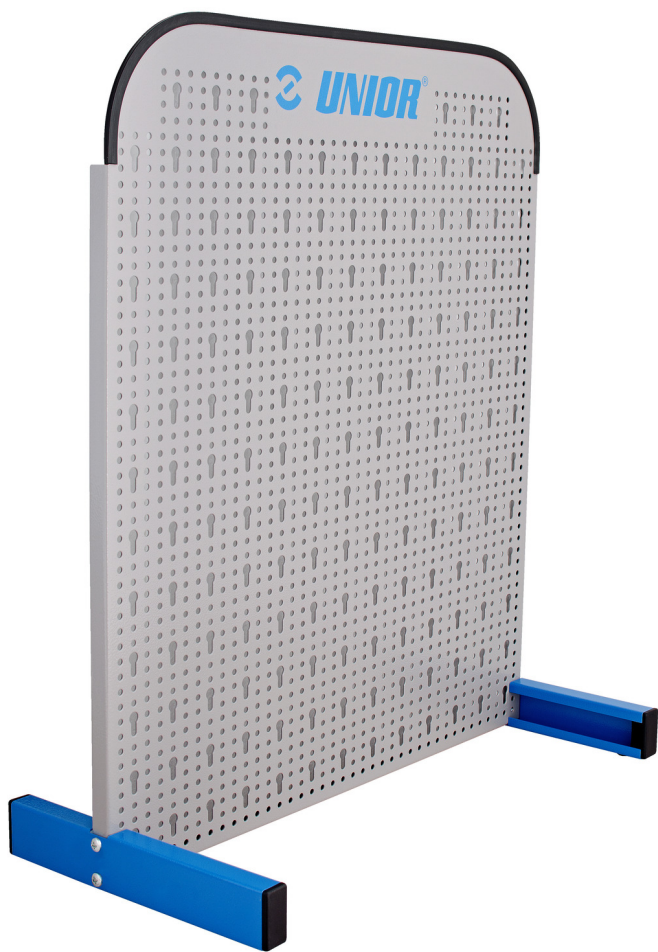

# 立式面板

976A

## 产品属性

- 面板主要用于小型店铺和车间
- 尺寸700 x 700 mm

Barcode	L	B	B1	H	Weight
621912	612	290	170	707	5488

\* Images of products are symbolic. All dimensions are in mm, and weight in grams. All listed dimensions may vary in tolerance.