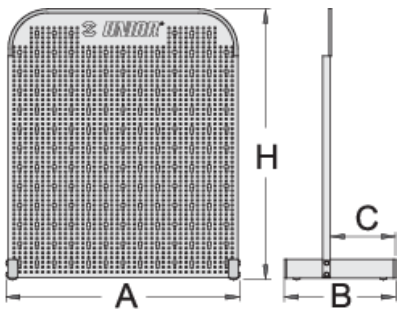

立式面板

976A

配置文件

产品属性

- 面板主要用于小型店铺和车间
- 尺寸700 x 700 mm

Barcode	L	B	B1	H	Weight
621912	612	290	170	707	5488

* Images of products are symbolic. All dimensions are in mm, and weight is in grams. All listed dimensions may vary in tolerance.

用途 (pictures)