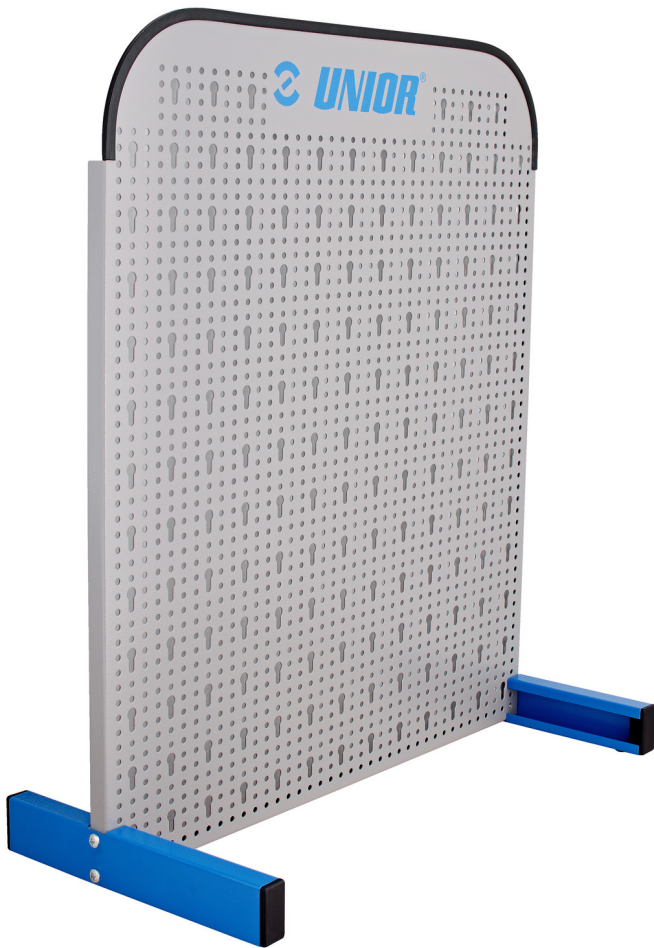

立式面板

976A

配置文件

产品属性

- 面板主要用于小型店铺和车间
- 尺寸700 x 700 mm

Barcode	L	B	B1	H	Weight
621912	612	290	170	707	5488

* Images of products are symbolic. All dimensions are in mm, and weight in grams. All listed dimensions may vary in tolerance.

用途 (pictures)