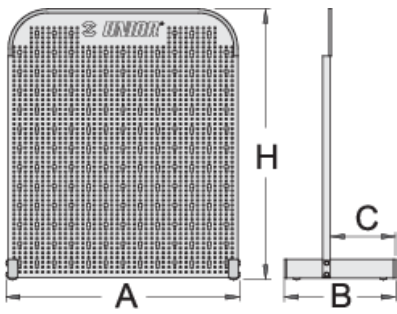

立式面板

976A

配置文件

产品属性

- 面板主要用于小型店铺和车间
- 尺寸700 x 700 mm

Barcode	L	B	B1	H	Weight
621912	612	290	170	707	5488

* Images of products are symbolic. All dimensions are in mm, and weight in grams. All listed dimensions may vary in tolerance.

用途 (pictures)