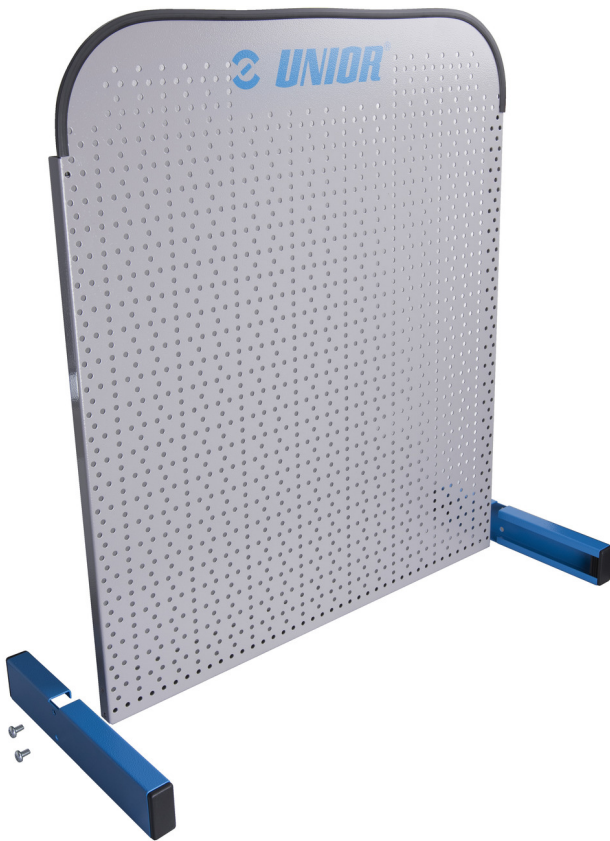

立式面板

976A

配置文件

产品属性

- 面板主要用于小型店铺和车间
- 尺寸700 x 700 mm

Barcode	L	B	B1	H	Weight
621912	612	290	170	707	5488

* Images of products are symbolic. All dimensions are in mm, and weight is in grams. All listed dimensions may vary in tolerance.

用途 (pictures)