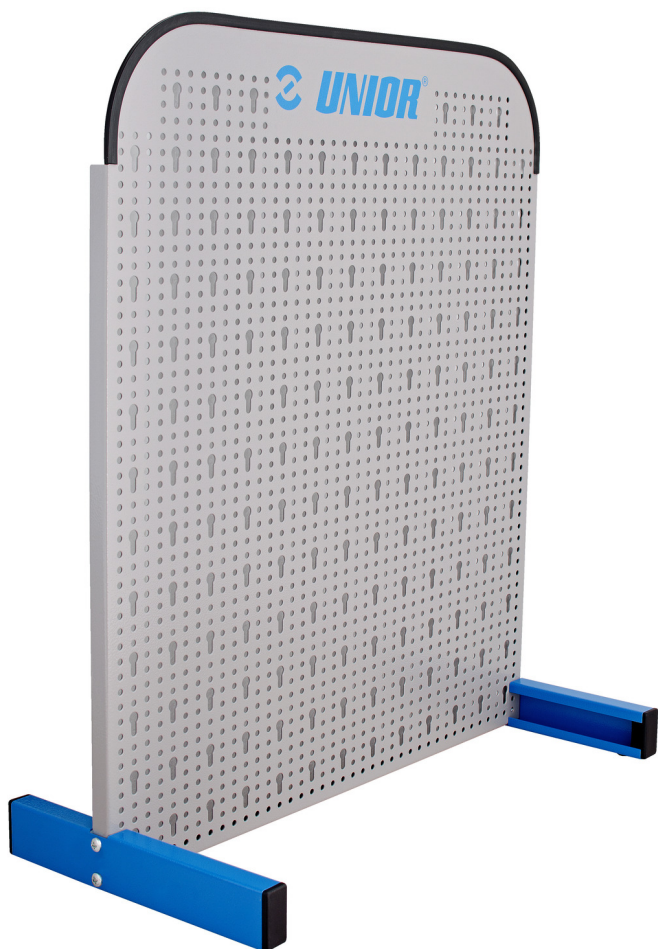

# 立式面板

976A

## 产品属性

- 面板主要用于小型店铺和车间
- 尺寸700 x 700 mm

Barcode	L	B	B1	H	Weight
621912	612	290	170	707	5488

\* Images of products are symbolic. All dimensions are in mm, and weight in grams. All listed dimensions may vary in tolerance.