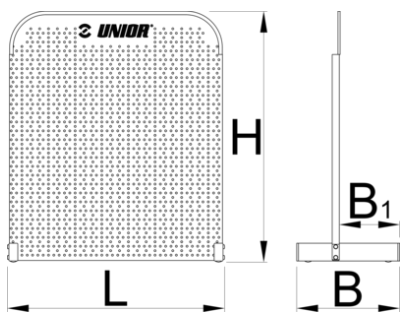

# 立式面板

976A

## 产品属性

- 面板主要用于小型店铺和车间
- 尺寸700 x 700 mm

Barcode	L	B	B1	H	Weight
621912	612	290	170	707	5488

\* Images of products are symbolic. All dimensions are in mm, and weight in grams. All listed dimensions may vary in tolerance.