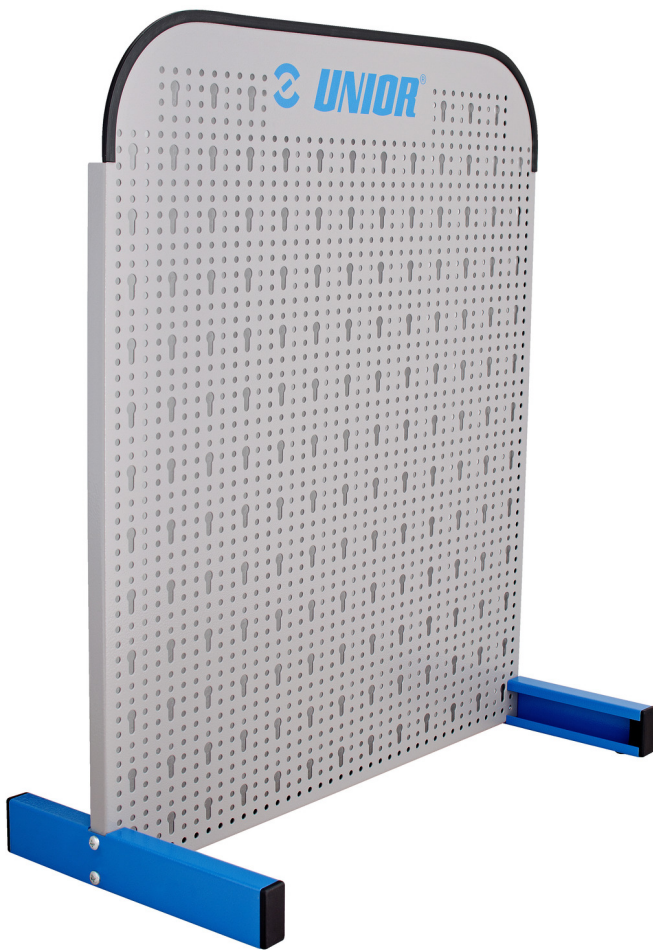

Self-standing panel

976A

Profielen

Product attributen

- Panel is intended mainly for small shops and workshops
- Dimension 700 x 700 mm