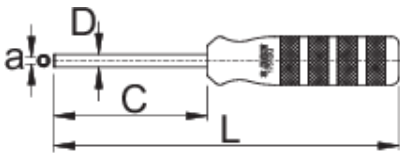

Inverted square nipple driver

1751/2Q

Profiles

	a	C	D	L	
623298	3,35 x 3,35	80	6,5	180	150

* Images of products are symbolic. All dimensions are in mm, and weight in grams. All listed dimensions may vary in tolerance.

Usage (pictures)