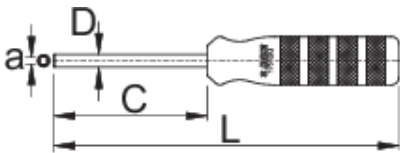

Inverted square nipple driver

1751/2Q

Profiles

	a	C	D	L	
623298	3,35 x 3,35	80	6,5	180	150

* Images of products are symbolic. All dimensions are in mm, and weight is in grams. All listed dimensions may vary in tolerance.

Usage (pictures)