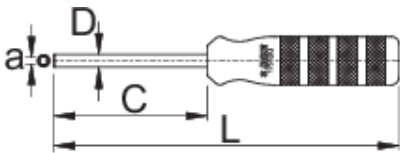

# Inverted square nipple driver

1751/2Q

## Profiles

	a	C	D	L	
623298	3,35 x 3,35	80	6,5	180	150

\* Images of products are symbolic. All dimensions are in mm, and weight in grams. All listed dimensions may vary in tolerance.