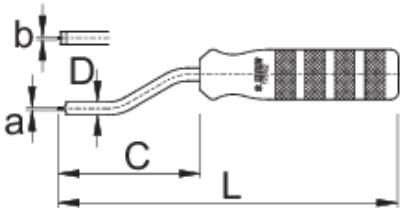

니플 드라이버

1751/2

프로파일

| Barcode | a | b1 | C | D | L | Weight |
|---------|-----|-----|----|-----|-----|--------|
| 623297 | 1,2 | 1,3 | 71 | 6,5 | 171 | 160 |

* Images of products are symbolic. All dimensions are in mm, and weight in grams. All listed dimensions may vary in tolerance.

사용법 (사진)