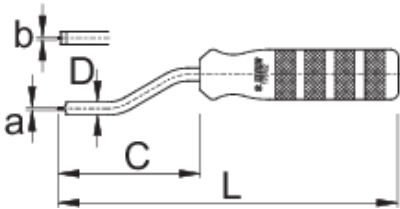

# 니플 드라이버

1751/2

프로파일

Barcode	a	b1	C	D	L	Weight
623297	1,2	1,3	71	6,5	171	160

\* Images of products are symbolic. All dimensions are in mm, and weight is in grams. All listed dimensions may vary in tolerance.

사용법 (사진)