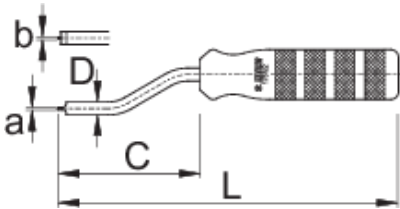

니플 드라이버

1751/2

프로파일

Barcode	a	b1	C	D	L	Weight
623297	1,2	1,3	71	6,5	171	160

* Images of products are symbolic. All dimensions are in mm, and weight in grams. All listed dimensions may vary in tolerance.

사용법 (사진)