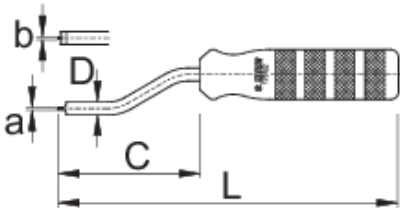

Nipple driver

1751/2

Profiles

Barcode	a	b1	C	D	L	Weight
623297	1,2	1,3	71	6,5	171	160

* Images of products are symbolic. All dimensions are in mm, and weight in grams. All listed dimensions may vary in tolerance.

Usage (pictures)