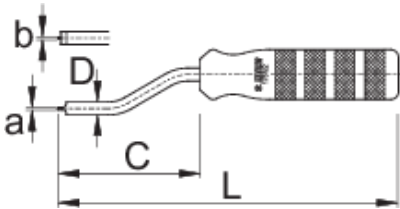

辐条帽起子

1751/2

配置文件

	a	b1	C	D	L	
623297	1,2	1,3	71	6,5	171	160

* Images of products are symbolic. All dimensions are in mm, and weight in grams. All listed dimensions may vary in tolerance.

用途 (pictures)