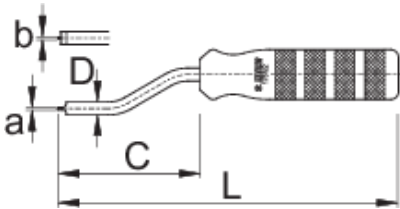

# 辐条帽起子

1751/2

## 配置文件

	a	b1	C	D	L	
623297	1,2	1,3	71	6,5	171	160

\* Images of products are symbolic. All dimensions are in mm, and weight in grams. All listed dimensions may vary in tolerance.