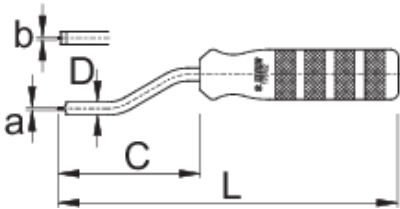

# 辐条帽起子

1751/2

## 配置文件

	a	b1	C	D	L	
623297	1,2	1,3	71	6,5	171	160

\* Images of products are symbolic. All dimensions are in mm, and weight is in grams. All listed dimensions may vary in tolerance.