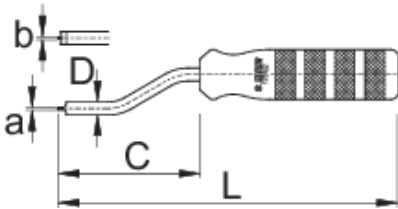

# Nipple driver

1751/2

## Profiles

Barcode	a	b1	C	D	L	Weight
623297	1,2	1,3	71	6,5	171	160

\* Images of products are symbolic. All dimensions are in mm, and weight is in grams. All listed dimensions may vary in tolerance.