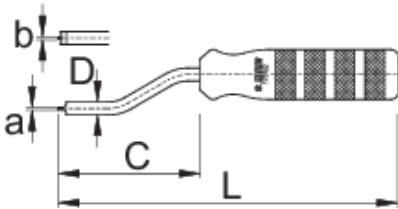

Nipple driver

1751/2

Profiles

Barcode	a	b1	C	D	L	Weight
623297	1,2	1,3	71	6,5	171	160

* Images of products are symbolic. All dimensions are in mm, and weight in grams. All listed dimensions may vary in tolerance.

Usage (pictures)