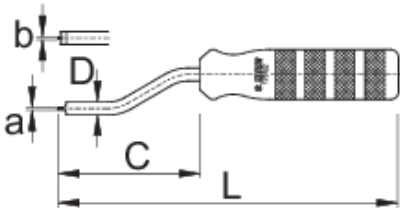

# Nipple driver

1751/2

## Profiles

Barcode	a	b1	C	D	L	Weight
623297	1,2	1,3	71	6,5	171	160

\* Images of products are symbolic. All dimensions are in mm, and weight in grams. All listed dimensions may vary in tolerance.