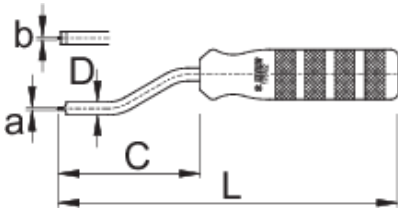

# Nipple driver

1751/2

## Profiles

Barcode	a	b1	C	D	L	Weight
623297	1,2	1,3	71	6,5	171	160

\* Images of products are symbolic. All dimensions are in mm, and weight in grams. All listed dimensions may vary in tolerance.