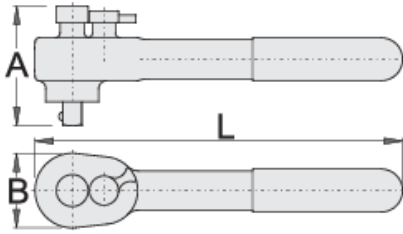

Insulated reversible ratchet 3/8"

238.1AVDEDP

프로파일

표준

DIN EN IEC 60900 (VDE 0682-201):2019-04; EN IEC 60900:2018

제품 특징

- 재질: 프리미엄 플렉스 크롬 바나듐 스틸
- Lever for changing the direction
- made according to standard ISO 3315 and EN IEC 60900:2018

장점:

- double layered - double coloured insulation for additional safety
- 75 티스
- 4,8° 작동 각도
- controlled according to standard EN IEC 60900

Important!

- if second layer is visible, replace your insulated tool with a new one.

		L	B	A		
619118	3/8"	200	72	42	375	Till end of stock

* Images of products are symbolic. All dimensions are in mm, and weight in grams. All listed dimensions may vary in tolerance.