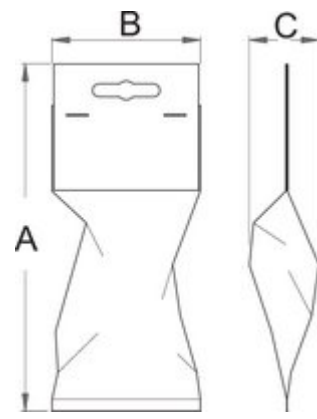

Spare head for 1607/4

1607.1/4

Profiles

[./eng/support/warranty.](#)

623383

216

Retail packaging

	MA	MB	MC	
623383	150	80	18	230