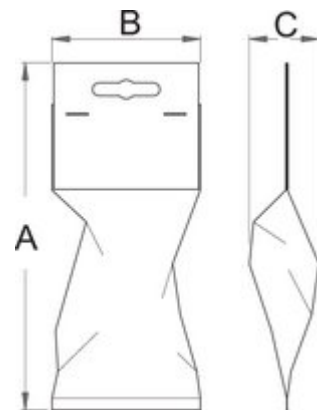

Spare head for 1607/4

1607.1/4

623383

216

Retail packaging

MA

MB

MC