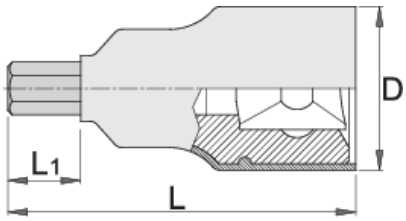

Insulated hex screwdriver socket 3/8"

236/2HXVDEDP

프로파일

표준

DIN EN IEC 60900 (VDE 0682-201):2019-04; EN IEC 60900:2018

제품 특징

- 재질: 프리미엄 플렉스 크롬 바나듐 스틸 소켓
- material: bit from premium chrome vanadium steel
- entirely hardened and tempered
- made according to standard DIN 7422 and EN IEC 60900

장점:

- double layered - double coloured insulation for additional safety
- controlled according to standard EN IEC 60900

Important!

- if second layer is visible, replace your insulated tool with a new one.

		L	L1	D		
619171	4	67	8	23.6	46	Till end of stock
619172	5	67	8	24.4	49	Till end of stock
619173	6	67	8	23.4	48	Till end of stock
619174	8	67	8	24	54	Till end of stock

* Images of products are symbolic. All dimensions are in mm, and weight in grams. All listed dimensions may vary in tolerance.