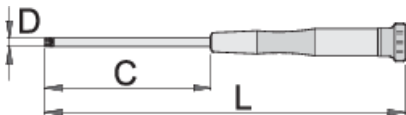

Electronic Screwdriver with TS profile

619E

프로파일

제품 특징

- material: premium hard chrome vanadium steel
- ergonomic heavy duty double component handle
- tip coated with anticorrosion protection
- handle with rotating cap
- for pentalobe screws
- use: for newer models of apple iPhones

623364

TS 1

C

60

L

153

D

2,5

12.6

* Images of products are symbolic. All dimensions are in mm, and weight in grams. All listed dimensions may vary in tolerance.

사용법 (사진)