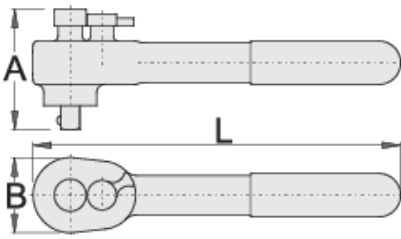

L	B	A	
619119	1/2"	245	50	80	667

* Images of products are symbolic. All dimensions are in mm, and weight in grams. All listed dimensions may vary in tolerance.