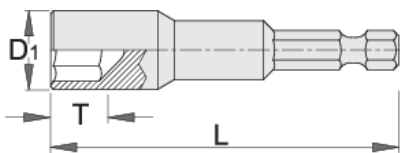

Bit with socket wrench

188.10A

프로파일

제품 특징

- material: premium flex chrome vanadium steel
- entirely hardened and tempered
- with magnet
- made according to standard DIN 7424

			D1	L	T	
619448	6.3(1/4")	8	12.5	65	3.9	27
618701	6.3(1/4")	10	14.5	65	5	33
618702	6.3(1/4")	13	18	65	6	47
618703	6.3(1/4")	17	23.3	65	9.5	74

* Images of products are symbolic. All dimensions are in mm, and weight is in grams. All listed dimensions may vary in tolerance.