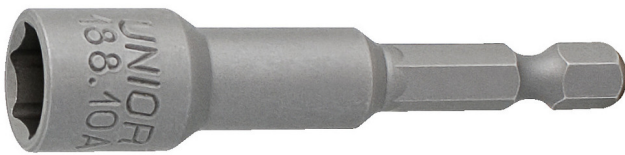

Bit with socket wrench

188.10A

프로파일

제품 특징

- material: premium flex chrome vanadium steel
- entirely hardened and tempered
- with magnet
- made according to standard DIN 7424

			D1	L	T	
619448	6.3(1/4")	8	12.5	65	3.9	27
618701	6.3(1/4")	10	14.5	65	5	33
618702	6.3(1/4")	13	18	65	6	47
618703	6.3(1/4")	17	23.3	65	9.5	74

* Images of products are symbolic. All dimensions are in mm, and weight is in grams. All listed dimensions may vary in tolerance.