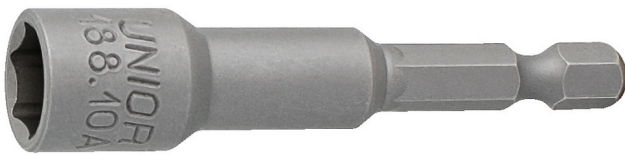

Bit with socket wrench

188.10A

프로파일

제품 특징

- material: premium flex chrome vanadium steel
- entirely hardened and tempered
- with magnet
- made according to standard DIN 7424

			D1	L	T	
619448	6.3(1/4")	8	12.5	65	3.9	27
618701	6.3(1/4")	10	14.5	65	5	33
618702	6.3(1/4")	13	18	65	6	47
618703	6.3(1/4")	17	23.3	65	9.5	74

* Images of products are symbolic. All dimensions are in mm, and weight in grams. All listed dimensions may vary in tolerance.