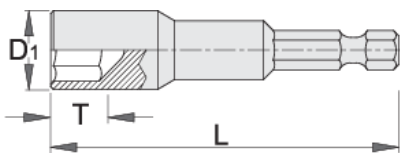

Bit with socket wrench

188.10A

프로파일

제품 특징

- material: premium flex chrome vanadium steel
- entirely hardened and tempered
- with magnet
- made according to standard DIN 7424

			D1	L	T	
619448	6.3(1/4")	8	12.5	65	3.9	27
618701	6.3(1/4")	10	14.5	65	5	33
618702	6.3(1/4")	13	18	65	6	47
618703	6.3(1/4")	17	23.3	65	9.5	74

* Images of products are symbolic. All dimensions are in mm, and weight in grams. All listed dimensions may vary in tolerance.