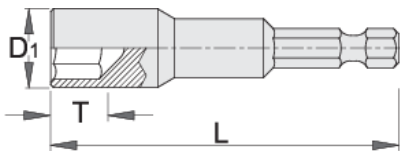

带套筒扳手的批头

188.10A

配置文件

产品属性

- 材料：铬钒钢
- 完全淬火与回火
- 带磁性
- 根据DIN7424标准生产

Barcode	Length	Hex Size (mm)	D1	L	T	Weight
619448	6.3(1/4")	8	12.5	65	3.9	27
618701	6.3(1/4")	10	14.5	65	5	33
618702	6.3(1/4")	13	18	65	6	47
618703	6.3(1/4")	17	23.3	65	9.5	74

* Images of products are symbolic. All dimensions are in mm, and weight in grams. All listed dimensions may vary in tolerance.