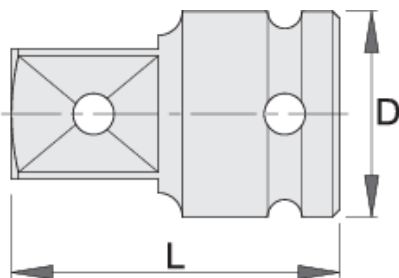

Impact adaptor 3/4"

232.7/4

프로파일

제품 특징

- material: premium flex chrome vanadium steel
- drop forged, entirely hardened and tempered
- surface finish: phosphated to standard ISO 9717

D

L

		D	L	
603995	3/4" - 1/2"	44	56	323
618708	3/4" - 1"	44	63	443

* Images of products are symbolic. All dimensions are in mm, and weight in grams. All listed dimensions may vary in tolerance.

안전 (사진)