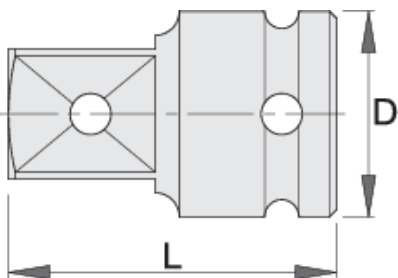

Impact adaptor 3/4"

232.7/4

프로파일

제품 특징

- material: premium flex chrome vanadium steel
- drop forged, entirely hardened and tempered
- surface finish: phosphated to standard ISO 9717

D

L

		D	L	
603995	3/4" - 1/2"	44	56	323
618708	3/4" - 1"	44	63	443

* Images of products are symbolic. All dimensions are in mm, and weight in grams. All listed dimensions may vary in tolerance.

안전 (사진)