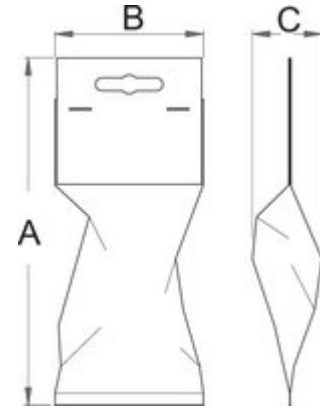

- material: premium flex chrome vanadium steel
- drop forged, entirely hardened and tempered
- surface finish: phosphated to standard ISO 9717

603995

3/4" - 1/2"

D

44

L

56

323

D

L

618708

3/4" - 1"

44

63

443

Retail verpakking

	MA	MB	MC	
603995	165	58	44	325
618708	173	58	44	450

Transport verpakking

		TA	TB	TC	
603995	1	70	191	55	385
618708	1	70	240	48	520