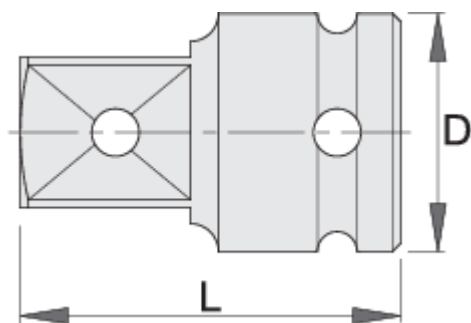

- material: premium flex chrome vanadium steel
- drop forged, entirely hardened and tempered
- surface finish: phosphated to standard ISO 9717

603995

3/4" - 1/2"

D

44

L

56

323