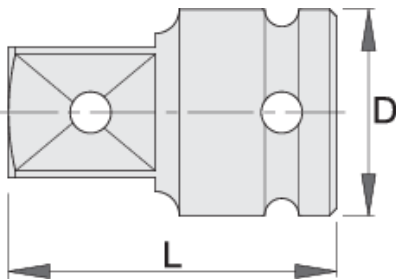

Impact adaptor 1"

233.7/4

프로파일

제품 특징

- material: premium flex chrome vanadium steel
- drop forged, entirely hardened and tempered
- surface finish: phosphated to standard ISO 9717

615217

1" - 3/4"

D

54

L

75

661

D

L

617303

1" - 1.1/2"

54

90

1107

* Images of products are symbolic. All dimensions are in mm, and weight in grams. All listed dimensions may vary in tolerance.

안전 (사진)