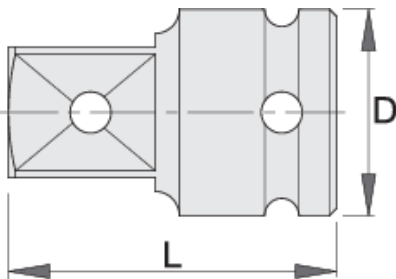

Impact adaptor 1"

233.7/4

프로파일

제품 특징

- material: premium flex chrome vanadium steel
- drop forged, entirely hardened and tempered
- surface finish: phosphated to standard ISO 9717

615217

1" - 3/4"

D

54

L

75

661

D

L

617303

1" - 1.1/2"

54

90

1107

* Images of products are symbolic. All dimensions are in mm, and weight is in grams. All listed dimensions may vary in tolerance.

안전 (사진)