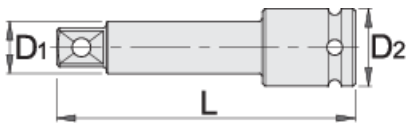

Impact extension bar 1"

233.4/4

프로파일

제품 특징

- material: premium flex chrome vanadium steel
- drop forged, entirely hardened and tempered
- surface finish: phosphated to standard ISO 9717

Barcode	Size	L	D1	D2	Weight
615214	1"	175	33,5	54	1505
615215	1"	250	33,5	54	2019

* Images of products are symbolic. All dimensions are in mm, and weight in grams. All listed dimensions may vary in tolerance.

안전 (사진)