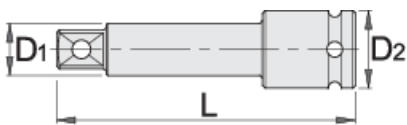

Impact extension bar 1"

233.4/4

프로파일

제품 특징

- material: premium flex chrome vanadium steel
- drop forged, entirely hardened and tempered
- surface finish: phosphated to standard ISO 9717

Barcode	Size	L	D1	D2	Weight
615214	1"	175	33,5	54	1505
615215	1"	250	33,5	54	2019

* Images of products are symbolic. All dimensions are in mm, and weight is in grams. All listed dimensions may vary in tolerance.

안전 (사진)