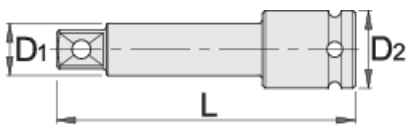

Impact extension bar 1"

233.4/4

프로파일

제품 특징

- material: premium flex chrome vanadium steel
- drop forged, entirely hardened and tempered
- surface finish: phosphated to standard ISO 9717

Barcode	Size	L	D1	D2	Weight
615214	1"	175	33,5	54	1505
615215	1"	250	33,5	54	2019

* Images of products are symbolic. All dimensions are in mm, and weight in grams. All listed dimensions may vary in tolerance.

안전 (사진)