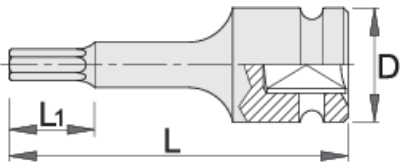

Impact hex socket 1/2"

231/4AHX

프로파일

제품 특징

- material: premium flex chrome vanadium steel
- drop forged, entirely hardened and tempered
- surface finish: phosphated to standard ISO 9717

Barcode	Hex Size	D	L	L1	Weight
615218	5	25	75	15	85
615219	6	25	75	15	93
615220	8	25	75	25	95
615221	10	25	75	25	114
615222	12	25	75	25	130

		D	L	L1	
615223	14	25	75	25	148
615224	17	25	75	25	183
615225	19	25	75	25	207

* Images of products are symbolic. All dimensions are in mm, and weight in grams. All listed dimensions may vary in tolerance.