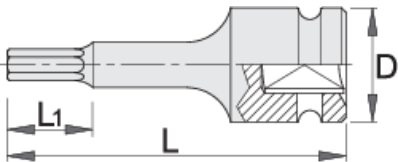

# Impact hex socket 1/2"

231/4AHX

## 제품 특징

- material: premium flex chrome vanadium steel
- drop forged, entirely hardened and tempered
- surface finish: phosphated to standard ISO 9717

Barcode	Hex Size	D	L	L1	Weight
615218	5	25	75	15	85
615219	6	25	75	15	93
615220	8	25	75	25	95
615221	10	25	75	25	114
615222	12	25	75	25	130

		D	L	L1	
615223	14	25	75	25	148
615224	17	25	75	25	183
615225	19	25	75	25	207

\* Images of products are symbolic. All dimensions are in mm, and weight is in grams. All listed dimensions may vary in tolerance.