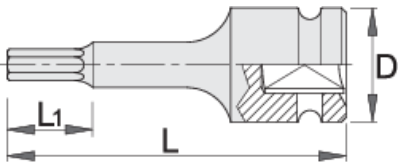

Impact hex socket 1/2"

231/4AHX

프로파일

제품 특징

- material: premium flex chrome vanadium steel
- drop forged, entirely hardened and tempered
- surface finish: phosphated to standard ISO 9717

Barcode	Hex Size	D	L	L1	Weight
615218	5	25	75	15	85
615219	6	25	75	15	93
615220	8	25	75	25	95
615221	10	25	75	25	114
615222	12	25	75	25	130

		D	L	L1	
615223	14	25	75	25	148
615224	17	25	75	25	183
615225	19	25	75	25	207

* Images of products are symbolic. All dimensions are in mm, and weight in grams. All listed dimensions may vary in tolerance.