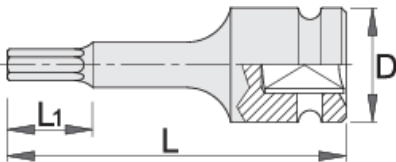

Impact hex socket 1/2"

231/4AHX

프로파일

제품 특징

- material: premium flex chrome vanadium steel
- drop forged, entirely hardened and tempered
- surface finish: phosphated to standard ISO 9717

Barcode	Hex Size	D	L	L1	Weight
615218	5	25	75	15	85
615219	6	25	75	15	93
615220	8	25	75	25	95
615221	10	25	75	25	114
615222	12	25	75	25	130

		D	L	L1	
615223	14	25	75	25	148
615224	17	25	75	25	183
615225	19	25	75	25	207

* Images of products are symbolic. All dimensions are in mm, and weight in grams. All listed dimensions may vary in tolerance.