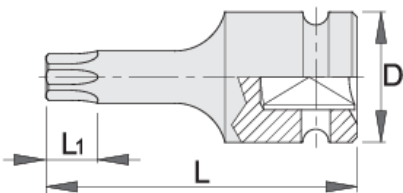

Impact screwdriver socket 1/2" with TX profile

231/4ATX

프로파일

제품 특징

- material: premium flex chrome vanadium steel
- drop forged, entirely hardened and tempered
- surface finish: phosphated to standard ISO 9717

Barcode	Star	D	L	L1	Icon
612874	TX 30	25	55	3.8	86
612875	TX 40	25	55	3.8	86

		D	L	L1	
612876	TX 45	25	55	4,3	86
612877	TX 50	25	55	5	92
612878	TX 55	25	55	5,5	95
612879	TX 60	25	55	8	105
618761	TX 70	25	55	9,4	111

* Images of products are symbolic. All dimensions are in mm, and weight in grams. All listed dimensions may vary in tolerance.

안전 (사진)