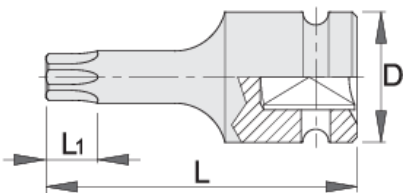

Impact screwdriver socket 1/2" with TX profile

231/4ATX

프로파일

제품 특징

- material: premium flex chrome vanadium steel
- drop forged, entirely hardened and tempered
- surface finish: phosphated to standard ISO 9717

		D	L	L1	
612874	TX 30	25	55	3.8	86
612875	TX 40	25	55	3.8	86

		D	L	L1	
612876	TX 45	25	55	4,3	86
612877	TX 50	25	55	5	92
612878	TX 55	25	55	5,5	95
612879	TX 60	25	55	8	105
618761	TX 70	25	55	9,4	111

* Images of products are symbolic. All dimensions are in mm, and weight is in grams. All listed dimensions may vary in tolerance.