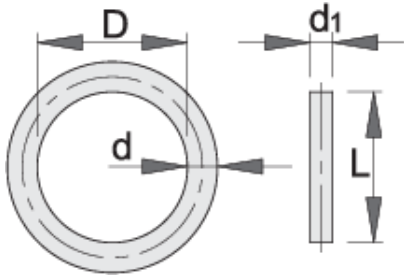

3/8"冲击配件

230.8/4

配置文件

产品属性

- 针材料: 铬钼钢
- 环材料: 橡胶
- 表面光洁度: 按DIN标准磷化

		D	d	L	d_1	
612079	6 - 12	16	2.4	15	2.5	7
612080	13 - 21	19	2.4	18	2.5	7

* Images of products are symbolic. All dimensions are in mm, and weight in grams. All listed dimensions may vary in tolerance.

用途 (pictures)