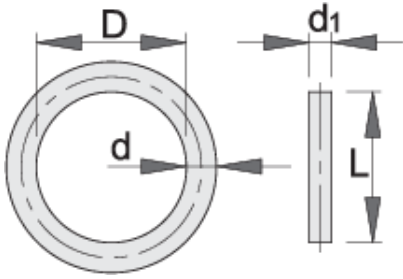

3/8"冲击配件

230.8/4

配置文件

产品属性

- 针材料: 铬钼钢
- 环材料: 橡胶
- 表面光洁度: 按DIN标准磷化

		D	d	L	d1		
612079	6 - 12	16	2.4	15	2.5	7	Till end of stock
612080	13 - 21	19	2.4	18	2.5	7	Till end of stock

* Images of products are symbolic. All dimensions are in mm, and weight in grams. All listed dimensions may vary in tolerance.

用途 (pictures)