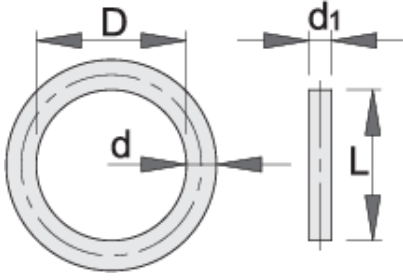

3/8"冲击配件

230.8/4

配置文件

产品属性

- 针材料: 铬钼钢
- 环材料: 橡胶
- 表面光洁度: 按DIN标准磷化

		D	d	L	d1	
612079	6 - 12	16	2.4	15	2.5	7
612080	13 - 21	19	2.4	18	2.5	7

* Images of products are symbolic. All dimensions are in mm, and weight in grams. All listed dimensions may vary in tolerance.

用途 (pictures)