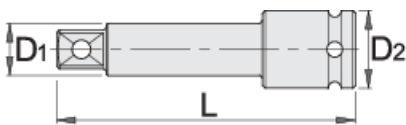

Impact extension bar 3/8"

230.4/4

Profiles

Product features

- material: premium flex chrome vanadium steel
- drop forged, entirely hardened and tempered
- surface finish: phosphated to standard ISO 9717

| Barcode | Size | L | D1 | D2 | Weight | Availability |
|---------|------|-----|------|----|--------|-------------------|
| 612075 | 3/8" | 75 | 12.5 | 19 | 83 | Till end of stock |
| 612076 | 3/8" | 125 | 12.5 | 19 | 127 | Till end of stock |

* Images of products are symbolic. All dimensions are in mm, and weight in grams. All listed dimensions may vary in tolerance.

Safety (pictures)