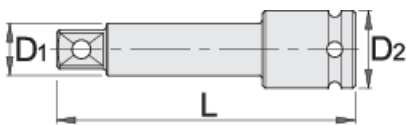

Impact extension bar 3/8"

230.4/4

Profiles

Product features

- material: premium flex chrome vanadium steel
- drop forged, entirely hardened and tempered
- surface finish: phosphated to standard ISO 9717

Barcode	Size	L	D1	D2	Weight	Availability
612075	3/8"	75	12.5	19	83	Till end of stock
612076	3/8"	125	12.5	19	127	Till end of stock

* Images of products are symbolic. All dimensions are in mm, and weight in grams. All listed dimensions may vary in tolerance.

Safety (pictures)