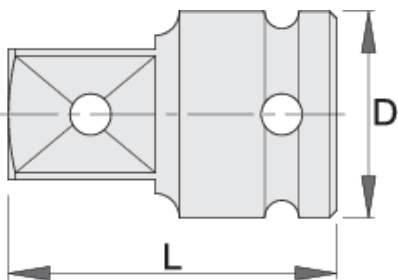

Impact adaptor 3/8"

230.7/4

프로파일

제품 특징

- material: premium flex chrome vanadium steel
- drop forged, entirely hardened and tempered
- surface finish: phosphated to standard ISO 9717

612078

3/8" - 1/2"

D

22

L

36

67

* Images of products are symbolic. All dimensions are in mm, and weight in grams. All listed dimensions may vary in tolerance.

안전 (사진)