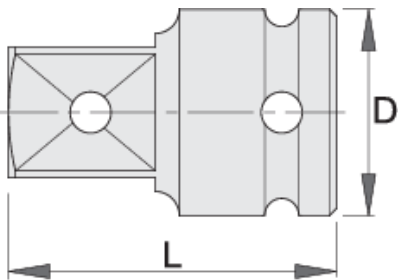

Impact adaptor 3/8"

230.7/4

프로파일

제품 특징

- material: premium flex chrome vanadium steel
- drop forged, entirely hardened and tempered
- surface finish: phosphated to standard ISO 9717

612078

3/8" - 1/2"

D

22

L

36

67

* Images of products are symbolic. All dimensions are in mm, and weight in grams. All listed dimensions may vary in tolerance.

안전 (사진)