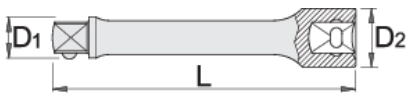

Extension bar 1"

199.4/1

Profiles

Standards

ISO 3316 No. 204

Product features

- material: premium flex chrome vanadium steel
- drop forged, entirely hardened and tempered
- surface finish: trivalent chrome plated according to ISO 1456:2009
- polished head
- made according to standard ISO 3316

		L	D1	D2	
603107	1"	200	33.6	48	1125
603106	1"	400	33.6	48	1900

* Images of products are symbolic. All dimensions are in mm, and weight is in grams. All listed dimensions may vary in tolerance.