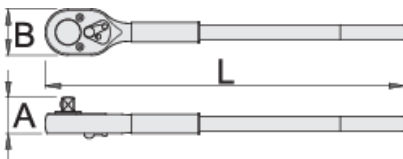

Reversible ratchet 1"

199.1/1

프로파일

표준

ISO 3315 No. 257

제품 특징

- material: premium flex chrome vanadium steel
- body drop forged
- entirely hardened and tempered
- 24 - teeth
- surface finish: chrome plated to standard ISO 1456:2009
- made according to standard ISO 3315

603104

1"

A

71

B

71.5

L

665

4655

* Images of products are symbolic. All dimensions are in mm, and weight in grams. All listed dimensions may vary in tolerance.

스페어 파트

Set of spare parts for 199.1/1