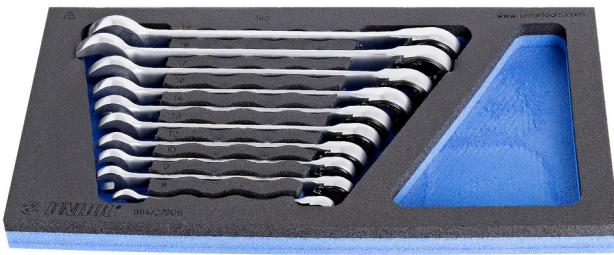

Set of ratchet combination wrenches in SOS tool tray

964/27SOS

프로파일

제품 특징

- Tool tray dimension: 188 x 364 x 30 mm
- Compatible with drawers of Eurostyle, Eurovision, Europlus and Hercules (front drawers) line

세트 구성품:

- 10x ratchet combination wrench (article 160/2) dim. 8, 9, 10, 12, 13, 14, 16, 17, 18, 19

제품명

SKU

Article

직경

수량

제품명	SKU	Article	직경	수량
Set of ratchet combination wrenches in SOS tool tray	621084	964/27SOS	8 - 19	10
라쳇 콤비네이션 렌치		160/2	8, 9, 10, 12, 13, 14, 16, 17, 18, 19	10
SOS tool tray for 964/27SOS		v1964/27SOS	188x364x30	1