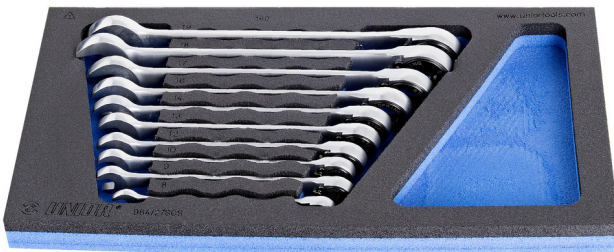

Jeu de clés mixtes à cliquet en module SOS

964/27SOS

Profils

Description produit

- Dimension du module : 188 x 364 x 30 mm
- Compatible avec les tiroirs des gammes Eurostyle, Eurovision, Europlus et Hercules (tiroirs de devant)

Le jeu comprend :

- 10x ratchet combination wrench (article 160/2) dim. 8, 9, 10, 12, 13, 14, 16, 17, 18, 19

SOS tool trays – advantages:

- matière : mousse polyéthylène de faible densité
- The tool trays are made from foamed polyethylene, which is resistant to grease, petrol, oil, nitro diluents, adhesives and motor oil – all of which can easily be removed without leaving any visible residue (stains). Adhesives and motor oil need to be removed immediately by cleaning with petrol in order to avoid permanent staining.
- These tool trays of polyethylene foam are used for clearer and better organised tool storage in tool boxes, tool cases, the drawers of tool carriages and tool cabinets. These tool trays can be used in a wide range of temperatures, do not absorb dampness and, with normal use, have a long lifespan. They

protect the tools by holding them in their own specifically designed place, thus preventing them from moving uncontrollably around in the storage area. As the positions in the tray are precisely defined and designed for each specific tool, it is also easy to establish which tools are missing.

Nom du produit	SKU	Article	Dimensions	Quantité
Jeu de clés mixtes à cliquet en module SOS	621084	964/27SOS	8 - 19	10
Clé mixte à cliquet		160/6	8, 9, 10, 12, 13, 14, 16, 17, 18, 19	10
Module mousse SOS vide pour 964/27SOS		v 964/27SOS	188x364x30	1