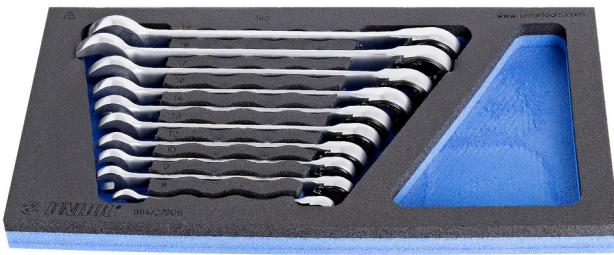

# Set of ratchet combination wrenches in SOS tool tray

964/27SOS

## Product features

- Tool tray dimension: 188 x 364 x 30 mm
- Compatible with drawers of Eurostyle, Eurovision, Europlus and Hercules (front drawers) line

## Set includes:

- 10x ratchet combination wrench (article 160/2) dim. 8, 9, 10, 12, 13, 14, 16, 17, 18, 19

Product name

SKU

Article

Dimensions

Quantity

Product name	SKU	Article	Dimensions	Quantity
Set of ratchet combination wrenches in SOS tool tray	621084	964/27SOS	8 - 19	10
Ratchet combination wrench		160/2	8, 9, 10, 12, 13, 14, 16, 17, 18, 19	10
SOS tool tray for 964/27SOS		v1964/27SOS	188x364x30	1