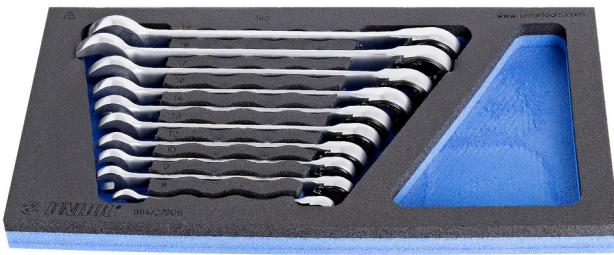

Set of ratchet combination wrenches in SOS tool tray

964/27SOS

Profiles

Product features

- Tool tray dimension: 188 x 364 x 30 mm
- Compatible with drawers of Eurostyle, Eurovision, Europlus and Hercules (front drawers) line

Set includes:

- 10x ratchet combination wrench (article 160/2) dim. 8, 9, 10, 12, 13, 14, 16, 17, 18, 19

Product name

SKU

Article

Dimensions

Quantity

Product name	SKU	Article	Dimensions	Quantity
Set of ratchet combination wrenches in SOS tool tray	621084	964/27SOS	8 - 19	10
Ratchet combination wrench		160/2	8, 9, 10, 12, 13, 14, 16, 17, 18, 19	10
SOS tool tray for 964/27SOS		v1964/27SOS	188x364x30	1