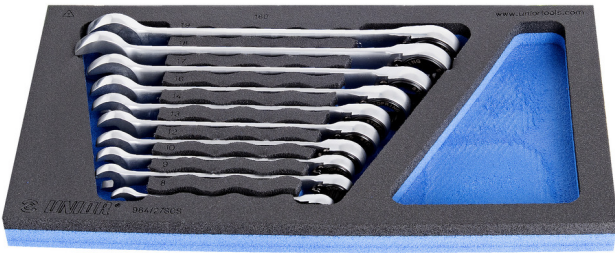

SOS工具托盘装锻造组合棘轮扳手套装

964/27SOS

配置文件

产品属性

- Tool tray dimension: 188 x 364 x 30 mm
- Compatible with drawers of Eurostyle, Eurovision, Euromotion, Europlus and Hercules (front drawers) line

Set includes:

- 10x ratchet combination wrench (article 160/2) dim. 8, 9, 10, 12, 13, 14, 16, 17, 18, 19

产品名称

SKU

文章

尺寸

数量

SOS工具托盘装锻造组合棘轮扳手套装

621084

964/27SOS