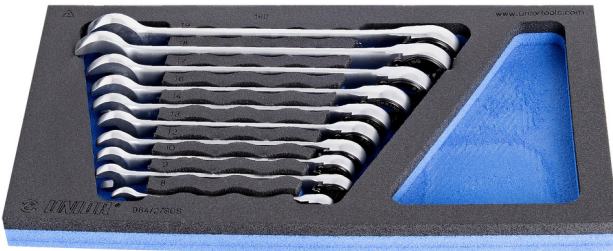

SOS工具托盘装锻造组合棘轮扳手套装

964/27SOS

配置文件

产品属性

- Tool tray dimension: 188 x 364 x 30 mm
- Compatible with drawers of Eurostyle, Eurovision, Europlus and Hercules (front drawers) line

Set includes:

- 10x ratchet combination wrench (article 160/2) dim. 8, 9, 10, 12, 13, 14, 16, 17, 18, 19

产品名称	SKU	文章	尺寸	数量
SOS工具托盘装锻造组合棘轮扳手套装	621084	964/27SOS	8 - 19	10

产品名称	SKU	文章	尺寸	数量
锻造两用棘轮扳手		160/2	8, 9, 10, 12, 13, 14, 16, 17, 18, 19	10
964/27SOS的SOS工具托盘		v1964/27SOS	188x364x30	1

* Images of products are symbolic. All dimensions are in mm, and weight in grams. All listed dimensions may vary in tolerance.