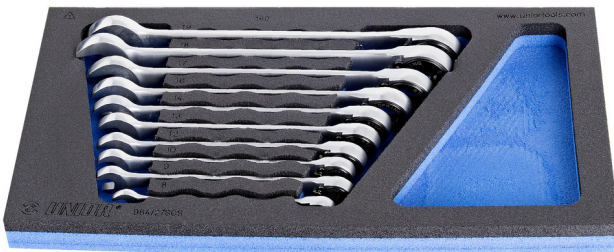

SOS Modul - Gabel- Knarrenringschlüssel-Set

964/27SOS

Profile

Produkteigenschaften

- Abmessungen Werkzeugeinsätze: 188 x 364 x 30 mm
- Für die Schubladen Eurostyle, Eurovision, Euromotion, Europlus and Hercules (vorne Schubladen) linie geeignet

Enthalten sind:

- 10x Gabelratschenringschlüssel (Artikel 160/2) Dim. 8, 9, 10, 12, 13, 14, 16, 17, 18, 19

Vorteile eines SOS-Moduls:

- Material: weiches Polyäthylenschaumstoff
- SOS-Module sind aus 2-färbigem geschäumten Polyethylen hergestellt. Resistent gegen Fette und Öle. Leicht mit Wasser, Seife und einer Bürste (Nagelbürste) zu reinigen.
- These tool trays of polyethylene foam are used for clearer and better organised tool storage in tool boxes, tool cases, the drawers of tool carriages and tool cabinets. These tool trays can be used in a wide range of temperatures, do not absorb dampness and, with normal use, have a long lifespan. They protect the tools by holding them in their own specifically designed place, thus preventing them from

moving uncontrollably around in the storage area. As the positions in the tray are precisely defined and designed for each specific tool, it is also easy to establish which tools are missing.

Warum Unior wählen:

Produktname	SKU	Artikel	Dimensionen	Anzahl
SOS Modul - Gabel-Knarrenringschlüssel-Set	621084	964/27SOS	8 - 19	10
Gabelratschenringschlüssel		160/6	8, 9, 10, 12, 13, 14, 16, 17, 18, 19	10
SOS - Moduleinsatz für Gabel-Knarrenringschlüssel		v1964/27SOS	188x364x30	1