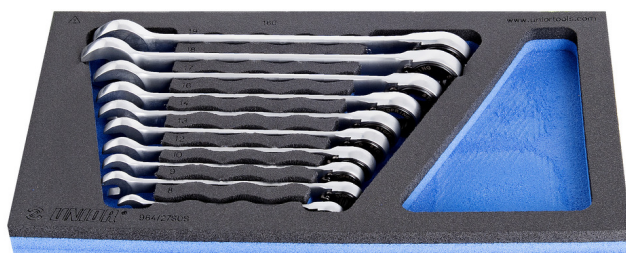

Set of ratchet combination wrenches in SOS tool tray

964/27SOS

Profiles

[./ar/support/warranty](/ar/support/warranty).

Product features

- Tool tray dimension: 188 x 364 x 30 mm
- Compatible with drawers of Eurostyle, Eurovision, Europlus and Hercules (front drawers) line

Set includes:

- 10x ratchet combination wrench (article 160/2) dim. 8, 9, 10, 12, 13, 14, 16, 17, 18, 19

188 x 364 x 30

| Product name | SKU | Article | Dimensions | Quantity |
|--|--------|-----------|------------|----------|
| Set of ratchet combination wrenches in SOS tool tray | 621084 | 964/27SOS | 8 - 19 | 10 |

| Product name | SKU | Article | Dimensions | Quantity |
|-----------------------------|-----|-------------|---|----------|
| Ratchet combination wrench | | 160/2 | 8, 9, 10, 12, 13, 14, 16, 17, 18, 19 | 10 |
| SOS tool tray for 964/27SOS | | vI964/27SOS | 188x364x30 | 1 |