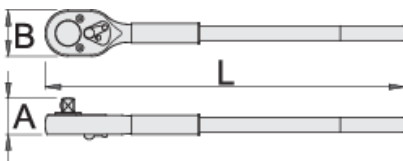

Reversible ratchet 3/4"

197.1/1

프로파일

3/4" **Premium Flex** 

표준

ISO 3315 No. 257

제품 특징

- material: premium flex chrome vanadium steel
- body drop forged
- entirely hardened and tempered
- 24 - teeth
- surface finish: trivalent chrome plated to standard ISO 1456:2009
- made according to standard ISO 3315

602737

3/4"

A

58

B

63.5

L

500

2590

* Images of products are symbolic. All dimensions are in mm, and weight in grams. All listed dimensions may vary in tolerance.

사용법 (사진)

스페어 파트

Set of spare parts for 197.1/1