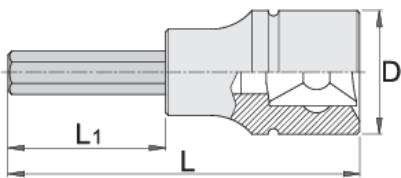

# Long hex socket 1/2"

192/2HXL

## 제품 특징

- 재질: 프리미엄 플렉스 크롬 바나듐 스틸 소켓
- material: bit from premium plus carbon steel
- entirely hardened and tempered
- made according to standard DIN 7422 (only metric dimension)

Barcode	Hex Size	D	L	L1	Weight
603380	5	22.9	100	64	67
603381	6	22.9	100	64	67
619805	6	22.9	183	147	95
603383	7	22.9	100	64	67
603384	8	22.9	100	64	67

		D	L	L1	
619806	8	22.9	143	107	115
603386	10	22.9	100	64	117
619807	10	22.9	163	127	163
603455	12	22.9	100	64	139
619415	14	22.9	100	64	165

\* Images of products are symbolic. All dimensions are in mm, and weight in grams. All listed dimensions may vary in tolerance.