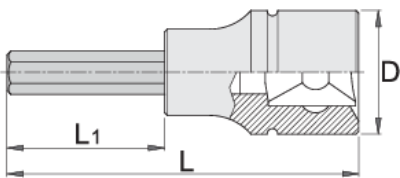

Long hex socket 1/2"

192/2HXL

프로파일

제품 특징

- 재질: 프리미엄 플렉스 크롬 바나듐 스틸 소켓
- material: bit from premium plus carbon steel
- entirely hardened and tempered
- made according to standard DIN 7422 (only metric dimension)

Barcode	Hex Size	D	L	L1	Icon
603380	5	22.9	100	64	67
603381	6	22.9	100	64	67
619805	6	22.9	183	147	95
603383	7	22.9	100	64	67
603384	8	22.9	100	64	67

		D	L	L1	
603386	10	22.9	100	64	117
619807	10	22.9	163	127	163
603455	12	22.9	100	64	139
619415	14	22.9	100	64	165

* Images of products are symbolic. All dimensions are in mm, and weight in grams. All listed dimensions may vary in tolerance.