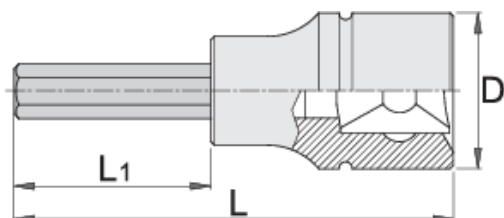

# Long hex socket 1/2"

192/2HXL

## Product features

- material: socket from premium flex chrome vanadium steel
- material: bit from premium plus carbon steel
- entirely hardened and tempered
- made according to standard DIN 7422 (only metric dimension)

		D	L	L1	
603380	5	22.9	100	64	67
603381	6	22.9	100	64	67
619805	6	22.9	183	147	95
603383	7	22.9	100	64	67

		D	L	L1	
603384	8	22.9	100	64	67
619806	8	22.9	143	107	115
603386	10	22.9	100	64	117
619807	10	22.9	163	127	163
603455	12	22.9	100	64	139
619415	14	22.9	100	64	165