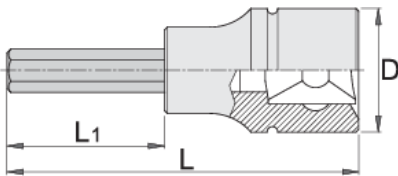

Long hex socket 1/2"

192/2HXL

Profiles

Product features

- material (Socket): Premium flex chrome vanadium steel
- material: bit from premium plus carbon steel
- entirely hardened and tempered
- made according to standard DIN 7422 (only metric dimension)

		D	L	L1	
603380	5	22.9	100	64	67
603381	6	22.9	100	64	67
619805	6	22.9	183	147	95
603383	7	22.9	100	64	67
603384	8	22.9	100	64	67

		D	L	L1	
603386	10	22.9	100	64	117
619807	10	22.9	163	127	163
603455	12	22.9	100	64	139
619415	14	22.9	100	64	165

* Images of products are symbolic. All dimensions are in mm, and weight in grams. All listed dimensions may vary in tolerance.