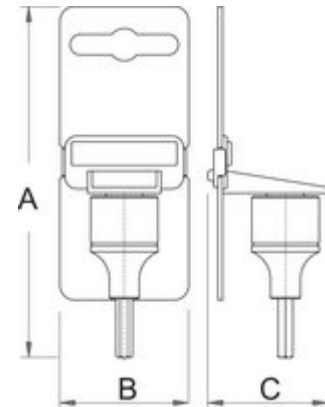

# Long hex socket 1/2"

192/2HXL

## Product features

- material: socket from premium flex chrome vanadium steel
- material: bit from premium plus carbon steel
- entirely hardened and tempered
- made according to standard DIN 7422 (only metric dimension)

		D	L	L1	
603380	5	22.9	100	64	67
603381	6	22.9	100	64	67
619805	6	22.9	183	147	95
603383	7	22.9	100	64	67

		D	L	L1	
603384	8	22.9	100	64	67
619806	8	22.9	143	107	115
603386	10	22.9	100	64	117
619807	10	22.9	163	127	163
603455	12	22.9	100	64	139
619415	14	22.9	100	64	165