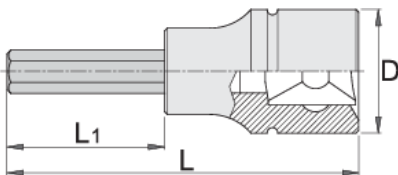

# Long hex socket 1/2"

192/2HXL

## Product features

- material (Socket): Premium flex chrome vanadium steel
- material: bit from premium plus carbon steel
- entirely hardened and tempered
- made according to standard DIN 7422 (only metric dimension)

		D	L	L1		
603380	5	22.9	100	64	67	
603381	6	22.9	100	64	67	
619805	6	22.9	183	147	95	Till end of stock
603383	7	22.9	100	64	67	

		D	L	L1		
603384	8	22.9	100	64	67	
619806	8	22.9	143	107	115	Till end of stock
603386	10	22.9	100	64	117	
619807	10	22.9	163	127	163	
603455	12	22.9	100	64	139	
619415	14	22.9	100	64	165	Till end of stock

\* Images of products are symbolic. All dimensions are in mm, and weight in grams. All listed dimensions may vary in tolerance.