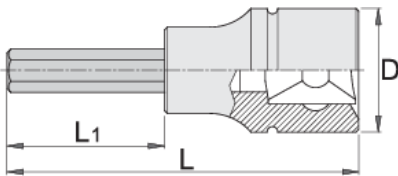

Long hex socket 1/2"

192/2HXL

Profiles

Product features

- material (Socket): Premium flex chrome vanadium steel
- material: bit from premium plus carbon steel
- entirely hardened and tempered
- made according to standard DIN 7422 (only metric dimension)

		D	L	L1	
603380	5	22.9	100	64	67
603381	6	22.9	100	64	67
619805	6	22.9	183	147	95
603383	7	22.9	100	64	67
603384	8	22.9	100	64	67

		D	L	L1	
619806	8	22.9	143	107	115
603386	10	22.9	100	64	117
619807	10	22.9	163	127	163
603455	12	22.9	100	64	139
619415	14	22.9	100	64	165

* Images of products are symbolic. All dimensions are in mm, and weight in grams. All listed dimensions may vary in tolerance.