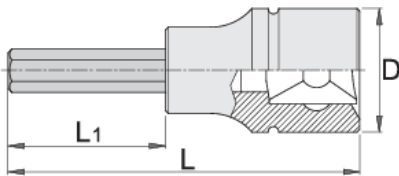

Long hex socket 1/2"

192/2HXL

Profiles

Product features

- material (Socket): Premium flex chrome vanadium steel
- material: bit from premium plus carbon steel
- entirely hardened and tempered
- made according to standard DIN 7422 (only metric dimension)

		D	L	L1	
603380	5	22.9	100	64	67
603381	6	22.9	100	64	67
619805	6	22.9	183	147	95
603383	7	22.9	100	64	67
603384	8	22.9	100	64	67

		D	L	L1	
619806	8	22.9	143	107	115
603386	10	22.9	100	64	117
619807	10	22.9	163	127	163
603455	12	22.9	100	64	139
619415	14	22.9	100	64	165

* Images of products are symbolic. All dimensions are in mm, and weight in grams. All listed dimensions may vary in tolerance.