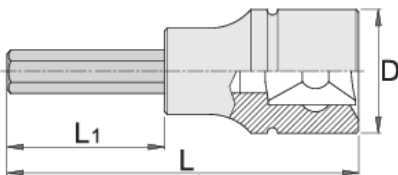

Long hex socket 1/2"

192/2HXL

Profiles

Product features

- material (Socket): Premium flex chrome vanadium steel
- material: bit from premium plus carbon steel
- entirely hardened and tempered
- made according to standard DIN 7422 (only metric dimension)

		D	L	L1		
603380	5	22.9	100	64	67	
603381	6	22.9	100	64	67	
619805	6	22.9	183	147	95	Till end of stock
603383	7	22.9	100	64	67	

		D	L	L1		
603384	8	22.9	100	64	67	
619806	8	22.9	143	107	115	Till end of stock
603386	10	22.9	100	64	117	
619807	10	22.9	163	127	163	
603455	12	22.9	100	64	139	
619415	14	22.9	100	64	165	Till end of stock

* Images of products are symbolic. All dimensions are in mm, and weight in grams. All listed dimensions may vary in tolerance.