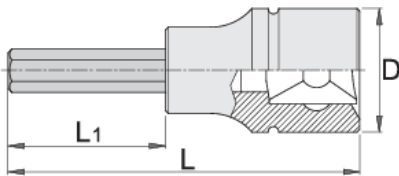

Long hex socket 1/2"

192/2HXL

Profiles

Product features

- material (Socket): Premium flex chrome vanadium steel
- material: bit from premium plus carbon steel
- entirely hardened and tempered
- made according to standard DIN 7422 (only metric dimension)

		D	L	L1	
603380	5	22.9	100	64	67
603381	6	22.9	100	64	67
619805	6	22.9	183	147	95
603383	7	22.9	100	64	67
603384	8	22.9	100	64	67

		D	L	L1	
603386	10	22.9	100	64	117
619807	10	22.9	163	127	163
603455	12	22.9	100	64	139
619415	14	22.9	100	64	165

* Images of products are symbolic. All dimensions are in mm, and weight in grams. All listed dimensions may vary in tolerance.