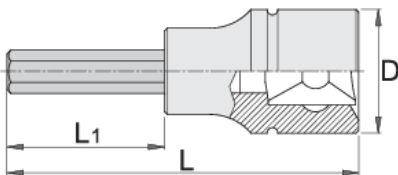

Long hex socket 1/2"

192/2HXL

Profiles

Product features

- material (Socket): Premium flex chrome vanadium steel
- material: bit from premium plus carbon steel
- entirely hardened and tempered
- made according to standard DIN 7422 (only metric dimension)

		D	L	L1		
603380	5	22.9	100	64	67	
603381	6	22.9	100	64	67	
603383	7	22.9	100	64	67	
603384	8	22.9	100	64	67	

D

L

L1

603386

10

22.9

100

* Images of products are symbolic. All dimensions are in mm, and weight is in grams. All listed dimensions may vary in tolerance.