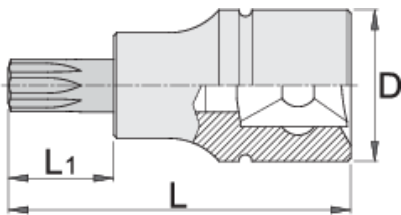

Screwdriver socket 1/2" with TX profile

192/2TX

프로파일

제품 특징

- 재질: 프리미엄 플렉스 크롬 바나듐 스틸 소켓
- material: bit from premium plus carbon steel
- entirely hardened and tempered

Barcode	Profile	D	L	L1	Weight
605562	TX 20	22.9	52	16	71
605563	TX 25	22.9	52	16	73

		D	L	L1	
605564	TX 27	22.9	52	16	73
605565	TX 30	22.9	52	16	75
605566	TX 40	22.9	52	16	77
605567	TX 45	22.9	52	16	78
605568	TX 50	22.9	52	16	80
605569	TX 55	22.9	57	21	85
605570	TX 60	22.9	57	21	96

* Images of products are symbolic. All dimensions are in mm, and weight in grams. All listed dimensions may vary in tolerance.