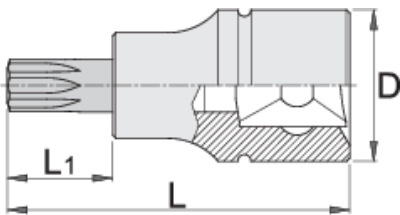

# Screwdriver socket 1/2" with TX profile

192/2TX

## 제품 특징

- 재질: 프리미엄 플렉스 크롬 바나듐 스틸 소켓
- material: bit from premium plus carbon steel
- entirely hardened and tempered

Barcode	Profile	D	L	L1	Weight
605562	TX 20	22.9	52	16	71
605563	TX 25	22.9	52	16	73

		D	L	L1	
605564	TX 27	22.9	52	16	73
605565	TX 30	22.9	52	16	75
605566	TX 40	22.9	52	16	77
605567	TX 45	22.9	52	16	78
605568	TX 50	22.9	52	16	80
605569	TX 55	22.9	57	21	85
605570	TX 60	22.9	57	21	96

\* Images of products are symbolic. All dimensions are in mm, and weight is in grams. All listed dimensions may vary in tolerance.