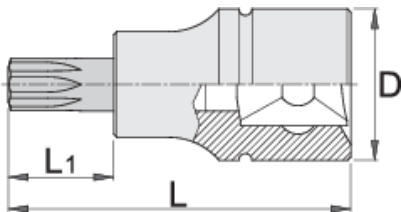

Screwdriver socket 1/2" with TX profile

192/2TX

프로파일

제품 특징

- 재질: 프리미엄 플렉스 크롬 바나듐 스틸 소켓
- material: bit from premium plus carbon steel
- entirely hardened and tempered

Barcode	Star Icon	D	L	L1	Person Icon
605562	TX 20	22.9	52	16	71
605563	TX 25	22.9	52	16	73
605564	TX 27	22.9	52	16	73

		D	L	L1	
605565	TX 30	22.9	52	16	75
605566	TX 40	22.9	52	16	77
605567	TX 45	22.9	52	16	78
605568	TX 50	22.9	52	16	80
605569	TX 55	22.9	57	21	85
605570	TX 60	22.9	57	21	96

* Images of products are symbolic. All dimensions are in mm, and weight in grams. All listed dimensions may vary in tolerance.