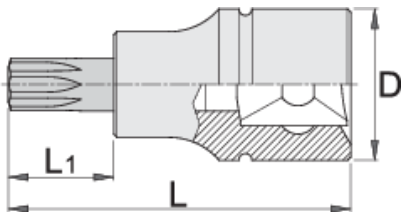

Screwdriver socket 1/2" with TX profile

192/2TX

프로파일

제품 특징

- 재질: 프리미엄 플렉스 크롬 바나듐 스틸 소켓
- material: bit from premium plus carbon steel
- entirely hardened and tempered

Barcode	Star	D	L	L1	Icon
605562	TX 20	22.9	52	16	71
605563	TX 25	22.9	52	16	73
605564	TX 27	22.9	52	16	73

		D	L	L1	
605565	TX 30	22.9	52	16	75
605566	TX 40	22.9	52	16	77
605567	TX 45	22.9	52	16	78
605568	TX 50	22.9	52	16	80
605569	TX 55	22.9	57	21	85
605570	TX 60	22.9	57	21	96

* Images of products are symbolic. All dimensions are in mm, and weight in grams. All listed dimensions may vary in tolerance.