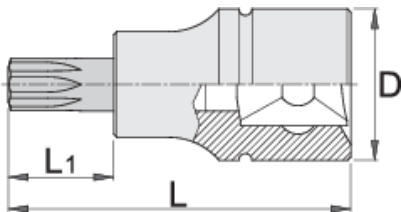

# Screwdriver socket 1/2" with TX profile

192/2TX

## Product features

- material (Socket): Premium flex chrome vanadium steel
- material: bit from premium plus carbon steel
- entirely hardened and tempered

		D	L	L1	
605562	TX 20	22.9	52	16	71
605563	TX 25	22.9	52	16	73
605564	TX 27	22.9	52	16	73

		D	L	L1	
605565	TX 30	22.9	52	16	75
605566	TX 40	22.9	52	16	77
605567	TX 45	22.9	52	16	78
605568	TX 50	22.9	52	16	80
605569	TX 55	22.9	57	21	85
605570	TX 60	22.9	57	21	96

\* Images of products are symbolic. All dimensions are in mm, and weight in grams. All listed dimensions may vary in tolerance.