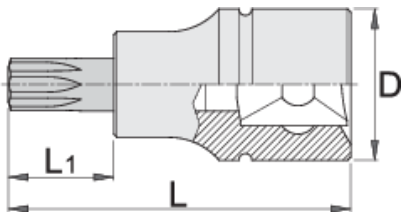

Screwdriver socket 1/2" with TX profile

192/2TX

Profiles

Product features

- material (Socket): Premium flex chrome vanadium steel
- material: bit from premium plus carbon steel
- entirely hardened and tempered

		D	L	L1	
605562	TX 20	22.9	52	16	71
605563	TX 25	22.9	52	16	73
605564	TX 27	22.9	52	16	73

		D	L	L1	
605565	TX 30	22.9	52	16	75
605566	TX 40	22.9	52	16	77
605567	TX 45	22.9	52	16	78
605568	TX 50	22.9	52	16	80
605569	TX 55	22.9	57	21	85
605570	TX 60	22.9	57	21	96

* Images of products are symbolic. All dimensions are in mm, and weight in grams. All listed dimensions may vary in tolerance.

Usage (pictures)