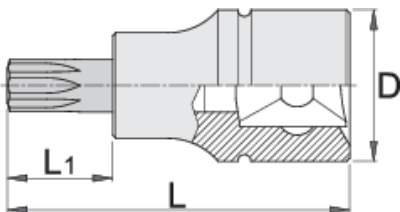

Screwdriver socket 1/2" with TX profile

192/2TX

Profiles

Product features

- material (Socket): Premium flex chrome vanadium steel
- material: bit from premium plus carbon steel
- entirely hardened and tempered

		D	L	L1	
605562	TX 20	22.9	52	16	71
605563	TX 25	22.9	52	16	73

		D	L	L1	
605564	TX 27	22.9	52	16	73
605565	TX 30	22.9	52	16	75
605566	TX 40	22.9	52	16	77
605567	TX 45	22.9	52	16	78
605568	TX 50	22.9	52	16	80
605569	TX 55	22.9	57	21	85
605570	TX 60	22.9	57	21	96

* Images of products are symbolic. All dimensions are in mm, and weight is in grams. All listed dimensions may vary in tolerance.

Usage (pictures)