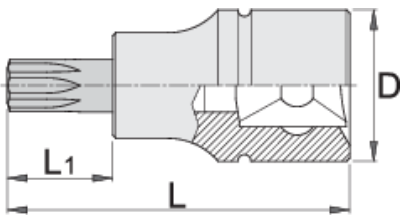

# Screwdriver socket 1/2" with TX profile

192/2TX

## Product features

- material (Socket): Premium flex chrome vanadium steel
- material: bit from premium plus carbon steel
- entirely hardened and tempered

		D	L	L1	
605562	TX 20	22.9	52	16	71
605563	TX 25	22.9	52	16	73

		D	L	L1	
605564	TX 27	22.9	52	16	73
605565	TX 30	22.9	52	16	75
605566	TX 40	22.9	52	16	77
605567	TX 45	22.9	52	16	78
605568	TX 50	22.9	52	16	80
605569	TX 55	22.9	57	21	85
605570	TX 60	22.9	57	21	96

\* Images of products are symbolic. All dimensions are in mm, and weight in grams. All listed dimensions may vary in tolerance.