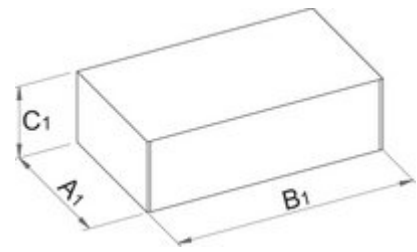

Transport packaging

Barcode	Hand icon	TA	TB	TC	Weight icon
600978	4	94	150	59	385
603420	4	94	150	59	385
603421	4	94	150	59	385
603422	4	94	150	59	445
603423	4	94	150	59	469
605923	4	94	150	59	485
603424	4	94	150	59	525
603425	4	94	150	59	609
624033	4	49	150	59	545
603426	4	94	150	59	817
624034	4	49	150	59	800
603427	4	94	150	59	893
603428	4	94	150	59	925
623141	4	94	150	59	865
623142	4	10,4	16,8	61	935
619894	4	94	150	59	385
619895	4	94	150	59	385
619896	4	94	150	59	385
619899	4	94	150	59	525
619900	4	94	150	59	609
619901	4	94	150	59	817
619902	4	94	150	59	893
619904	4	104	168	61	925