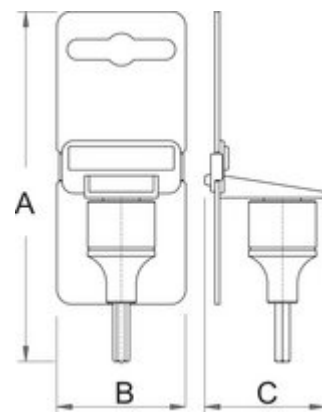

## Product features

- material: socket from premium flex chrome vanadium steel
- material: bit from premium plus carbon steel
- entirely hardened and tempered
- dimensions 17, 19, 22, 24 are used for the removal and fitting of front wheels
- made according to standard DIN 7422 (only metric dimension)

Barcode	Hex	D	L	L1	Weight
600978	4	23	60	24	60
603420	5	23	60	24	60
603421	6	23	60	24	60
603422	7	23	60	24	75
603423	8	23	60	24	81
605923	9	23	60	24	85
603424	10	23	60	24	95
603425	12	23	60	24	116
624033	13	23	60	24	100
603426	14	23	60	24	168
624034	15	23	60	24	115
603427	17	24	60	20	187
603428	19	26.5	60	20	195
623141	22	26,5	60	20	196
623142	24	26,5	60	20	210
619894	3/16"	22.9	40	24	60
619895	7/32"	22.9	40	24	60
619896	1/4"	22.9	40	24	60
619899	3/8"	22.9	40	24	95
619900	1/2"	22.9	40	24	116
619901	9/16"	22.9	40	24	168
619902	5/8"	22.9	40	24	187
619904	3/4"	26.8	40	21	195