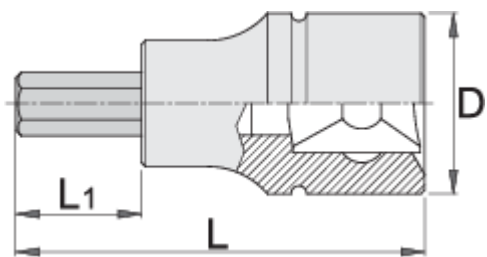

## Product features

- material: socket from premium flex chrome vanadium steel
- material: bit from premium plus carbon steel
- entirely hardened and tempered
- dimensions 17, 19, 22, 24 are used for the removal and fitting of front wheels
- made according to standard DIN 7422 (only metric dimension)

Barcode	Hex	D	L	L1	Weight
600978	4	23	60	24	60
603420	5	23	60	24	60
603421	6	23	60	24	60
603422	7	23	60	24	75
603423	8	23	60	24	81
605923	9	23	60	24	85
603424	10	23	60	24	95
603425	12	23	60	24	116
624033	13	23	60	24	100
603426	14	23	60	24	168
624034	15	23	60	24	115
603427	17	24	60	20	187
603428	19	26.5	60	20	195
623141	22	26,5	60	20	196
623142	24	26,5	60	20	210
619894	3/16"	22.9	40	24	60
619895	7/32"	22.9	40	24	60
619896	1/4"	22.9	40	24	60
619899	3/8"	22.9	40	24	95
619900	1/2"	22.9	40	24	116
619901	9/16"	22.9	40	24	168
619902	5/8"	22.9	40	24	187
619904	3/4"	26.8	40	21	195