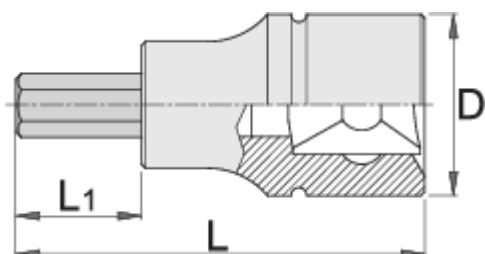

## Product features

- material: socket from premium flex chrome vanadium steel
- material: bit from premium plus carbon steel
- entirely hardened and tempered
- dimensions 17, 19, 22, 24 are used for the removal and fitting of front wheels
- made according to standard DIN 7422 (only metric dimension)

**D****L****L1**

600978	4	23	60	24	60
603420	5	23	60	24	60
603421	6	23	60	24	60
603422	7	23	60	24	75
603423	8	23	60	24	81
605923	9	23	60	24	85
603424	10	23	60	24	95
603425	12	23	60	24	116
624033	13	23	60	24	100
603426	14	23	60	24	168
624034	15	23	60	24	115
603427	17	24	60	20	187
603428	19	26.5	60	20	195
623141	22	26,5	60	20	196
623142	24	26,5	60	20	210
619894	3/16"	22.9	40	24	60
619895	7/32"	22.9	40	24	60
619896	1/4"	22.9	40	24	60
619899	3/8"	22.9	40	24	95
619900	1/2"	22.9	40	24	116
619901	9/16"	22.9	40	24	168
619902	5/8"	22.9	40	24	187
619904	3/4"	26.8	40	21	195