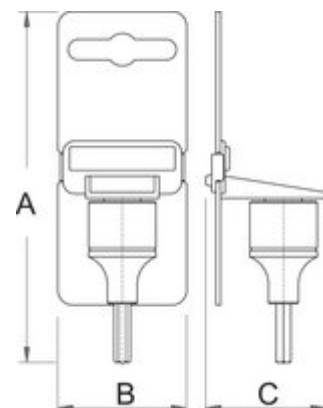

## Product features

- material: socket from premium flex chrome vanadium steel
- material: bit from premium plus carbon steel
- entirely hardened and tempered
- dimensions 17, 19, 22, 24 are used for the removal and fitting of front wheels
- made according to standard DIN 7422 (only metric dimension)

**D****L****L1**

600978	4	23	60	24	60
603420	5	23	60	24	60
603421	6	23	60	24	60
603422	7	23	60	24	75
603423	8	23	60	24	81
605923	9	23	60	24	85
603424	10	23	60	24	95
603425	12	23	60	24	116
624033	13	23	60	24	100
603426	14	23	60	24	168
624034	15	23	60	24	115
603427	17	24	60	20	187
603428	19	26.5	60	20	195
623141	22	26,5	60	20	196
623142	24	26,5	60	20	210
619894	3/16"	22.9	40	24	60
619895	7/32"	22.9	40	24	60
619896	1/4"	22.9	40	24	60
619899	3/8"	22.9	40	24	95
619900	1/2"	22.9	40	24	116
619901	9/16"	22.9	40	24	168
619902	5/8"	22.9	40	24	187
619904	3/4"	26.8	40	21	195