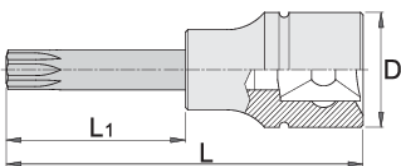

# Long screwdriver socket 1/2" with ZX profile

192/2ZXL

## 제품 특징

- 재질: 프리미엄 플렉스 크롬 바나듐 스틸 소켓
- material: bit from premium plus carbon steel
- entirely hardened and tempered

		D	L	L1	
612171	M 6	22.9	100	64	85
612172	M 8	22.9	100	64	91
612173	M 10	22.9	100	64	110
612174	M 12	22.9	100	64	123
619845	M 14	22.9	100	64	143

235

\* Images of products are symbolic. All dimensions are in mm, and weight in grams. All listed dimensions may vary in tolerance.