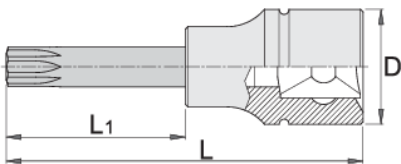

Long screwdriver socket 1/2" with ZX profile

192/2ZXL

프로파일

제품 특징

- 재질: 프리미엄 플렉스 크롬 바나듐 스틸 소켓
- material: bit from premium plus carbon steel
- entirely hardened and tempered

Barcode	Starburst Icon	D	L	L1	Icon
612171	M 6	22.9	100	64	85
612172	M 8	22.9	100	64	91
612173	M 10	22.9	100	64	110
612174	M 12	22.9	100	64	123

D

L

L1

619845

M 14

22.9

100

64

143

620258

M 16

22.9

100

64

235

* Images of products are symbolic. All dimensions are in mm, and weight is in grams. All listed dimensions may vary in tolerance.