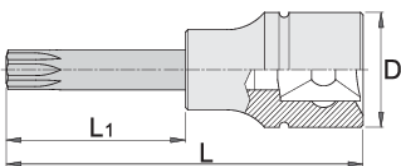

Long screwdriver socket 1/2" with ZX profile

192/2ZXL

프로파일

제품 특징

- 재질: 프리미엄 플렉스 크롬 바나듐 스틸 소켓
- material: bit from premium plus carbon steel
- entirely hardened and tempered

|  |  | D | L | L1 |  |
|--|---|------|-----|----|---|
| 612171 | M 6 | 22.9 | 100 | 64 | 85 |
| 612172 | M 8 | 22.9 | 100 | 64 | 91 |
| 612173 | M 10 | 22.9 | 100 | 64 | 110 |
| 612174 | M 12 | 22.9 | 100 | 64 | 123 |
| 619845 | M 14 | 22.9 | 100 | 64 | 143 |

D

L

L1

620258

M 16

22.9

100

64

235

* Images of products are symbolic. All dimensions are in mm, and weight in grams. All listed dimensions may vary in tolerance.