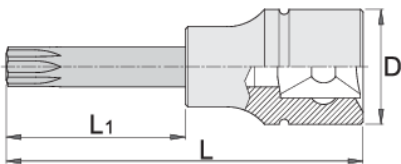

Long screwdriver socket 1/2" with ZX profile

192/2ZXL

프로파일

제품 특징

- 재질: 프리미엄 플렉스 크롬 바나듐 스틸 소켓
- material: bit from premium plus carbon steel
- entirely hardened and tempered

Barcode	Starburst Icon	D	L	L1	Icon
612171	M 6	22.9	100	64	85
612172	M 8	22.9	100	64	91
612173	M 10	22.9	100	64	110
612174	M 12	22.9	100	64	123

D

L

L1

619845

M 14

22.9

100

64

143

620258

M 16

22.9

100

64

235

* Images of products are symbolic. All dimensions are in mm, and weight in grams. All listed dimensions may vary in tolerance.