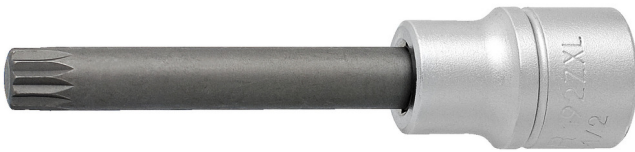

Long screwdriver socket 1/2" with ZX profile

192/2ZXL

Profiles

Product features

- material (Socket): Premium flex chrome vanadium steel
- material: bit from premium plus carbon steel
- entirely hardened and tempered

Barcode	Profile	D	L	L1	Weight
612171	M 6	22.9	100	64	85
612172	M 8	22.9	100	64	91
612173	M 10	22.9	100	64	110
612174	M 12	22.9	100	64	123
619845	M 14	22.9	100	64	143

D

L

L1

620258

M 16

22.9

100

64

235

* Images of products are symbolic. All dimensions are in mm, and weight in grams. All listed dimensions may vary in tolerance.