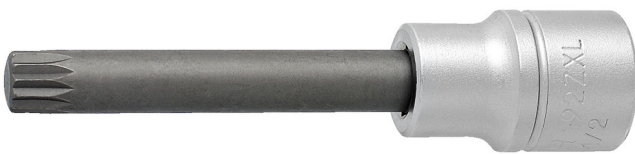

# Long screwdriver socket 1/2" with ZX profile

192/2ZXL

## Product features

- material (Socket): Premium flex chrome vanadium steel
- material: bit from premium plus carbon steel
- entirely hardened and tempered

		D	L	L1	
612171	M 6	22.9	100	64	85
612172	M 8	22.9	100	64	91
612173	M 10	22.9	100	64	110
612174	M 12	22.9	100	64	123

143

620258

M 16

22.9

100

64

235

\* Images of products are symbolic. All dimensions are in mm, and weight in grams. All listed dimensions may vary in tolerance.