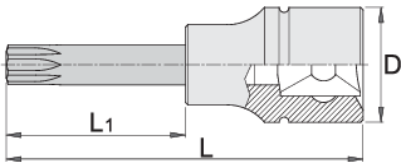

# Long screwdriver socket 1/2" with ZX profile

192/2ZXL

## Product features

- material (Socket): Premium flex chrome vanadium steel
- material: bit from premium plus carbon steel
- entirely hardened and tempered

		D	L	L1	
612171	M 6	22.9	100	64	85
612172	M 8	22.9	100	64	91
612173	M 10	22.9	100	64	110
612174	M 12	22.9	100	64	123

143

620258

M 16

22.9

100

64

235

\* Images of products are symbolic. All dimensions are in mm, and weight in grams. All listed dimensions may vary in tolerance.