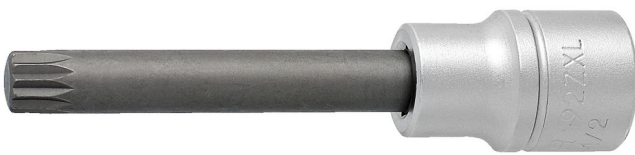

Long screwdriver socket 1/2" with ZX profile

192/2ZXL

Profiles

Product features

- material (Socket): Premium flex chrome vanadium steel
- material: bit from premium plus carbon steel
- entirely hardened and tempered

Barcode	Profile	D	L	L1	Weight
612171	M 6	22.9	100	64	85
612172	M 8	22.9	100	64	91
612173	M 10	22.9	100	64	110
612174	M 12	22.9	100	64	123
619845	M 14	22.9	100	64	143

D

L

L1

620258

M 16

22.9

100

64

235

* Images of products are symbolic. All dimensions are in mm, and weight in grams. All listed dimensions may vary in tolerance.