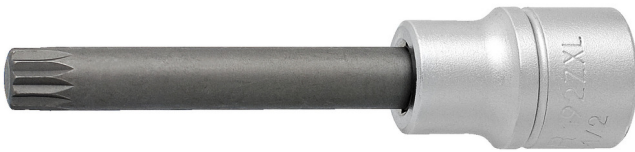

Long screwdriver socket 1/2" with ZX profile

192/2ZXL

Profiles

Product features

- material (Socket): Premium flex chrome vanadium steel
- material: bit from premium plus carbon steel
- entirely hardened and tempered

		D	L	L1	
612171	M 6	22.9	100	64	85
612172	M 8	22.9	100	64	91
612173	M 10	22.9	100	64	110
612174	M 12	22.9	100	64	123

D

L

L1

619845

M 14

22.9

100

64

143

620258

M 16

22.9

100

64

235