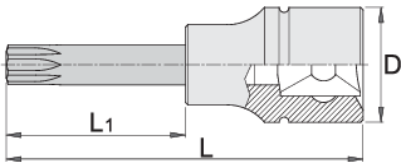

Long screwdriver socket 1/2" with ZX profile

192/2ZXL

Profiles

Product features

- material (Socket): Premium flex chrome vanadium steel
- material: bit from premium plus carbon steel
- entirely hardened and tempered

		D	L	L1	
612171	M 6	22.9	100	64	85
612172	M 8	22.9	100	64	91
612173	M 10	22.9	100	64	110
612174	M 12	22.9	100	64	123

D

L

L1

619845

M 14

22.9

100

64

143

620258

M 16

22.9

100

64

235

* Images of products are symbolic. All dimensions are in mm, and weight in grams. All listed dimensions may vary in tolerance.