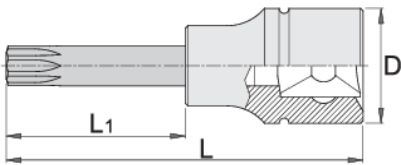

Long screwdriver socket 1/2" with ZX profile

192/2ZXL

Profiles

Product features

- material (Socket): Premium flex chrome vanadium steel
- material: bit from premium plus carbon steel
- entirely hardened and tempered

Barcode	Profile	D	L	L1	Weight
612171	M 6	22.9	100	64	85
612172	M 8	22.9	100	64	91
612173	M 10	22.9	100	64	110
612174	M 12	22.9	100	64	123
619845	M 14	22.9	100	64	143

D

L

L1

620258

M 16

22.9

100

64

235

* Images of products are symbolic. All dimensions are in mm, and weight in grams. All listed dimensions may vary in tolerance.