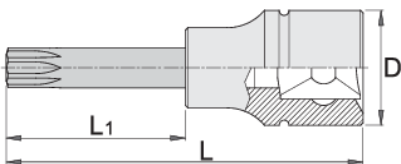

Long screwdriver socket 1/2" with ZX profile

192/2ZXL

Profiles

Product features

- material (Socket): Premium flex chrome vanadium steel
- material: bit from premium plus carbon steel
- entirely hardened and tempered

Barcode	Profile	D	L	L1	Weight
612171	M 6	22.9	100	64	85
612172	M 8	22.9	100	64	91
612173	M 10	22.9	100	64	110
612174	M 12	22.9	100	64	123
619845	M 14	22.9	100	64	143

D

L

L1

620258

M 16

22.9

100

64

235

* Images of products are symbolic. All dimensions are in mm, and weight in grams. All listed dimensions may vary in tolerance.