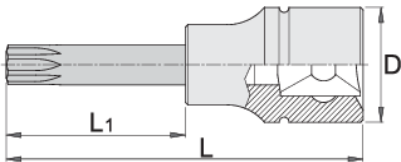

# Long screwdriver socket 1/2" with ZX profile

192/2ZXL

## Product features

- material (Socket): Premium flex chrome vanadium steel
- material: bit from premium plus carbon steel
- entirely hardened and tempered

Barcode	Starburst Icon	D	L	L1	Icon
612171	M 6	22.9	100	64	85
612172	M 8	22.9	100	64	91
612173	M 10	22.9	100	64	110
612174	M 12	22.9	100	64	123

143

620258

M 16

22.9

100

64

235

\* Images of products are symbolic. All dimensions are in mm, and weight is in grams. All listed dimensions may vary in tolerance.