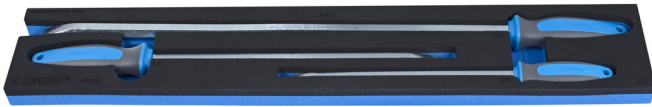

Set of tyre levers with handle

300CCB

Profiles

Product name	SKU	Article	Dimensions	Quantity
Set of tyre levers with handle	613106	300CCB	-	3
Tyre lever with handle		300/2C	320, 410, 610	3

* Images of products are symbolic. All dimensions are in mm, and weight is in grams. All listed dimensions may vary in tolerance.