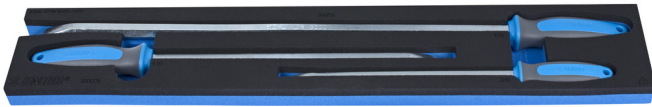

# Set of tyre levers with handle

300CCB

## Profiles

Product name	SKU	Article	Dimensions	Quantity
Set of tyre levers with handle	613106	300CCB	-	3
Tyre lever with handle		300/2C	320, 410, 610	3

\* Images of products are symbolic. All dimensions are in mm, and weight in grams. All listed dimensions may vary in tolerance.